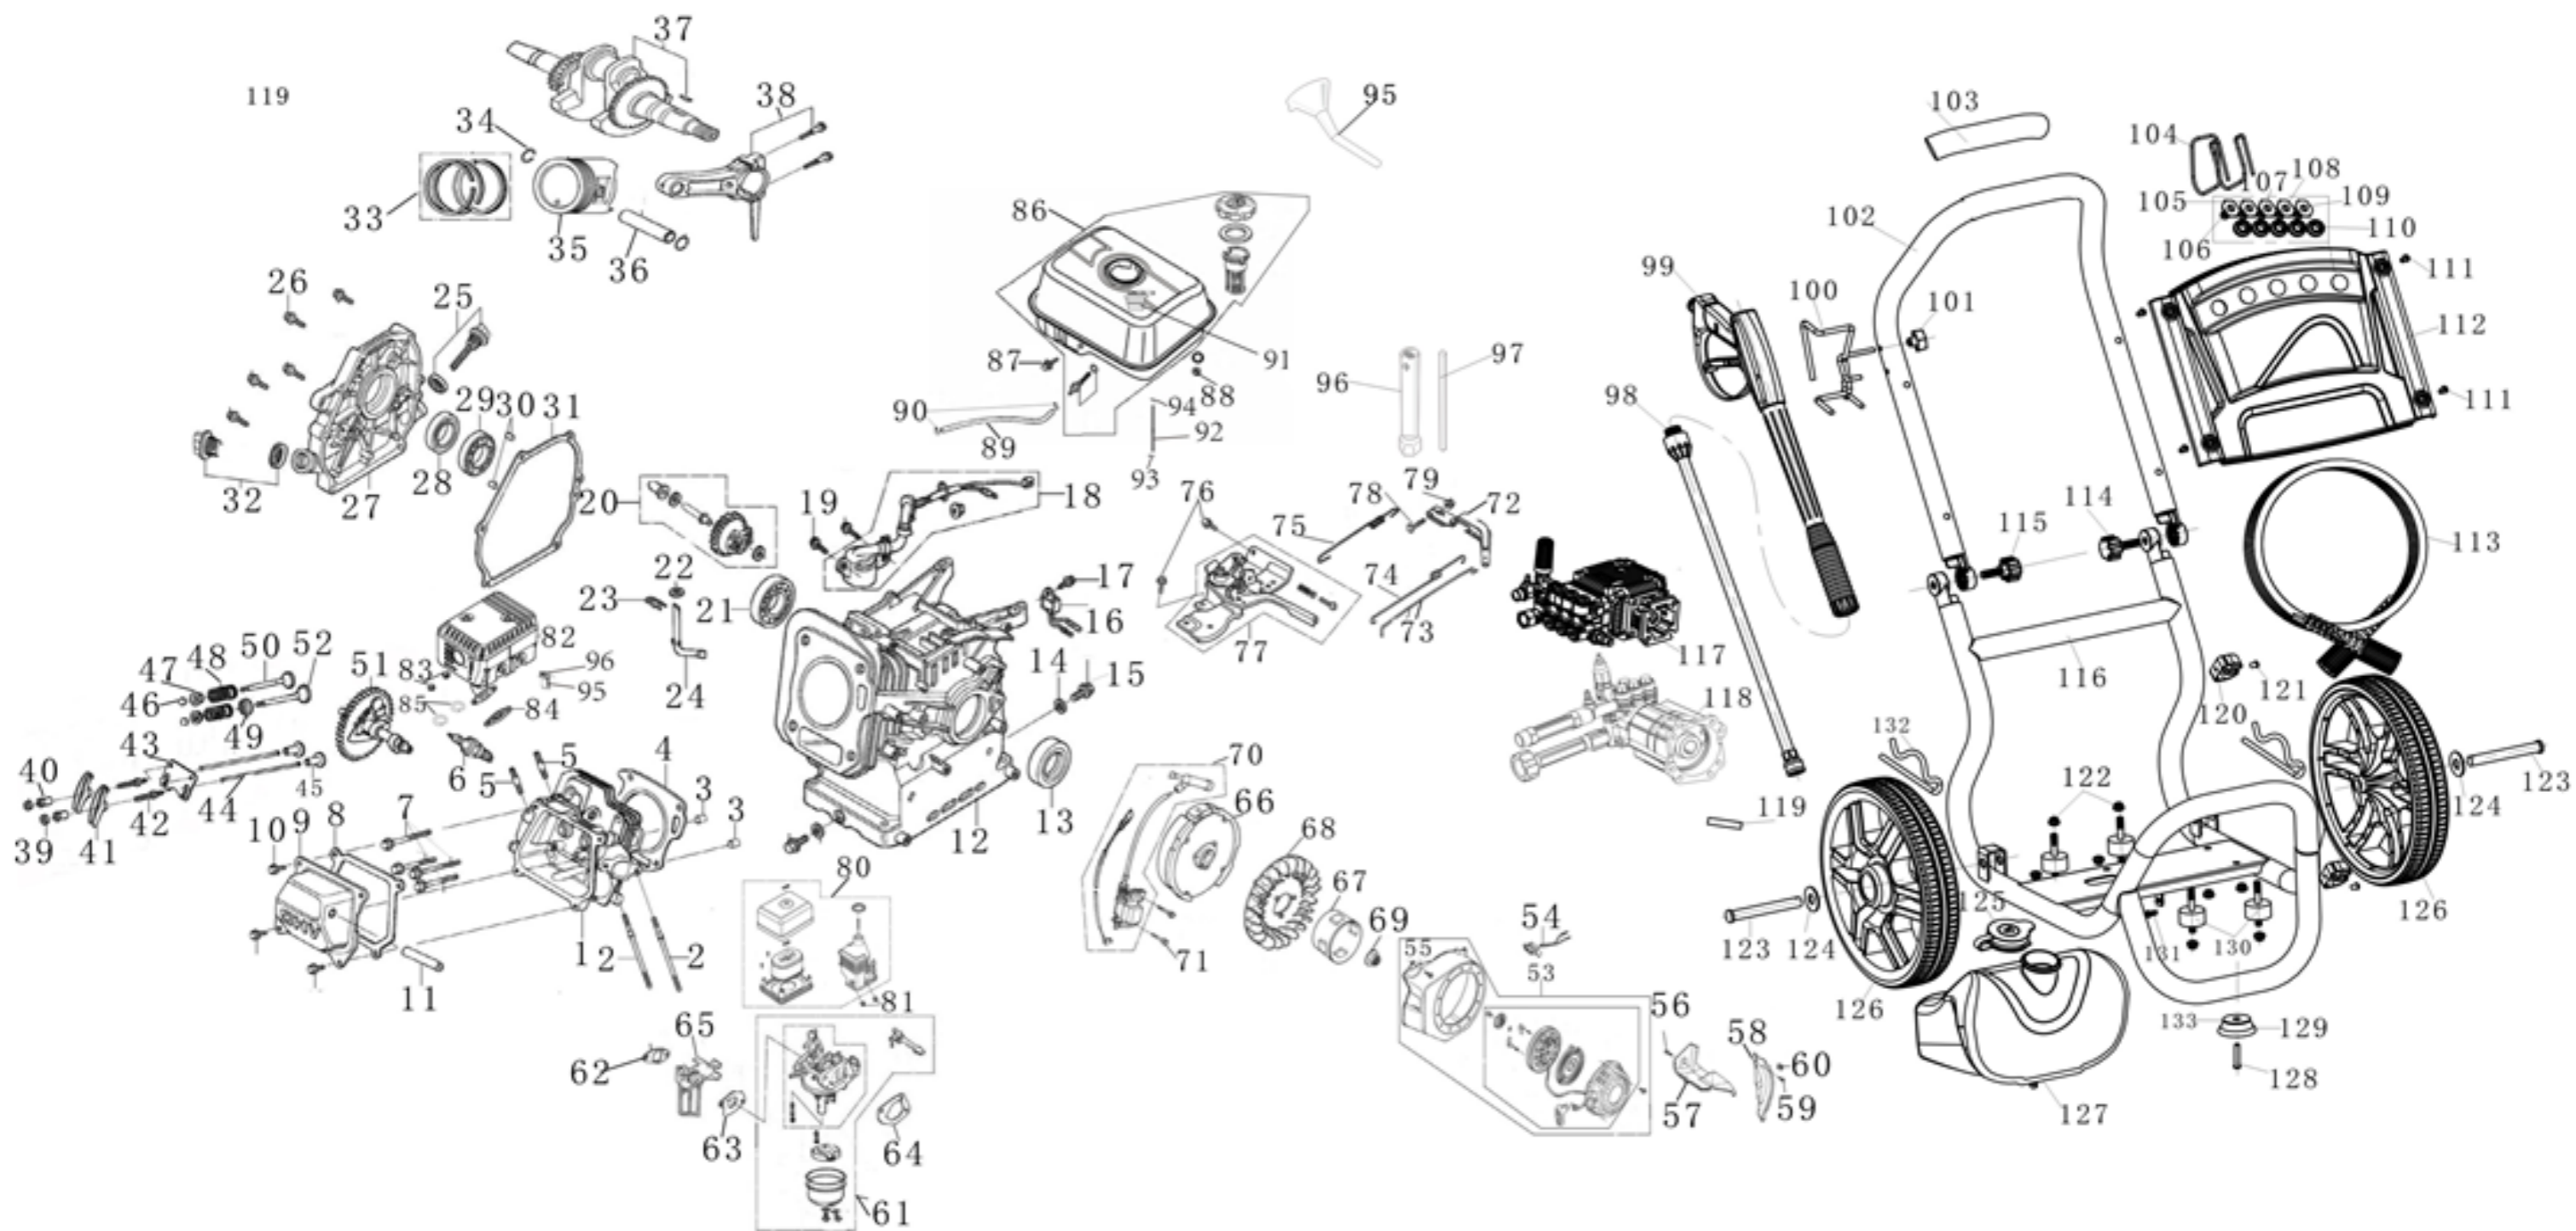

SCWP2700

NO.	PART NUMBER	COMPONENTS	SPECIFICATION	QTY
1	12200-E70F-0000	cylinder head assy	21CC	1
2	12004-E68F-100A	stud bolt,inlet	168F/M6*110 double-end/color Zn	2
3	12006-E68F-0000	dowel pin	Φ10*16	2
4	12001-E70F-1000	gasket,cylinder head	import steel belt/0.2mm/170F	1
5	12005-E68F-000A	stud bolt,exhaust	168F/M8*35 double-end/color Zn	2
6	15010-E88F-0000	spark plug	F7TC	1
7	B5789-08LG-060A	flange bolt	M8*60*P1.25/color Zn	4
8	12002-E68F-0000	gasket,cylinder cap	1.5mm/cork wood	1
9	12500-E68F-300C	cylinder cap assy	blue-white Zn	1
10	B5789-06KG-012A	flange bolt	M6*12*P1.0	4
11		waste pipe	straight pipe85mm	1
12	11100-E70F-0000	crankcase	170	1
13	B9877.1-2541-A001	oil seal	25*41.25*6	2
14	B848-010H-0000	aluminium washer	Φ10.2*Φ15*2	2
15	B5789-10LG-015A	drain plug	M10*15*P1.25	2
16	15030-E68F-0000	oil alert		1
17	B5789-06KG-012A	flange bolt	M6*12*P1.0/color Zn	1
18	15020-E70F-1000	oil sensor	Solenoid valve stytle	1
19	B5787-06KG-016A	flange bolt	M6*16*P1.0/color Zn	2
20	16010-E70F-0000	governor assy	4.0g	1
21	B275-6205-01	bearing	6205	2
22	B95-060G-000B	washer plain	Φ6*Φ13*0.8/black	1
23	16006-E56E-0000	clamp,dowel pin	6mm	1
24	16001-E68F-1000	shaft governor assy		1
25	11010-E68F-1000	oil rule components	yellow/M18*P2.5/L:35mm	1
26	B5787-08LG-032A	flange bolt	M8*32*P1.25/color Zn	6
27	11200-E68F-0000	crankcase cover assy		1
28	B9877.1-2541-A001	oil seal	25*41.25*6/acrylate	2
29	B275-6205-01	bearing	6205	2
30	11014-E68F-0000	dowel pin	Φ8*14	2
31	11012-E68F-3100	gasket,crankcase cover		1
32	11022-E68F-0000	drain plug	yellow/M18*P2.5	1
33	13010-E70F-0000	piston ring components	170	1
34	13112-E68F-0000	ring,piston pin	Φ1.0*Φ15	2
35	13101-E70F-0000	piston	170	1
36	13111-E68F-0000	piston pin	Φ18*54.1mm	1
37	13300-E68F-B002	crankshaft assy	flat key axle/Φ19.05/40Cr	1
38	13200-E68F-0000	connecting rod	168	1
39	14434-E88F-0000	nut,pivot adjusting	M6/hexnut/black	2
40	14433-E68F-0000	bolt pivot	M6*M8*53/balck	2
41	14431-E68F-0000	arm, valve rocker	160/168/170	2
42	14432-E88F-0000	rocker arm	M6/round shape nut	2
43	14449-E68F-0000	plate,push rod guide	168	1
44	14410-E68F-0000	rod,push	stainless steel/168F	2
45	14441-E68F-0000	lifter valve	Φ8*35	2
46	14447-E68F-0000	rotator, valve	168	2
47	14446-E68F-0000	retainer,exhaust valve spring	168	2
48	14751-E68F-0000	spring valve	Φ1.8*Φ20*30.5mm*5.25	2
49	14444-E68F-0000	oil cover,inlet	fluororubber	1
50	14443-E68F-1000	air exhaust	nonbead welding/532	1
51	14100-E68F-2000	camshaft assy	168semi-nylon	1
52	14442-E68F-0000	air inlet	168/nonbead welding	1
53	15600-E68F-20B4	recoil starter assy	black matte	1
54	15050-E68F-0000	on/off switch		1
55	B5789-06KG-012A	flange bolt	M6*12*P1.0/color Zn	4
56	B5789-06KG-012A	flange bolt	M6*12*P1.0/color Zn	2
57	11023-E68F-0100	down wind guide	white Zn plating	1