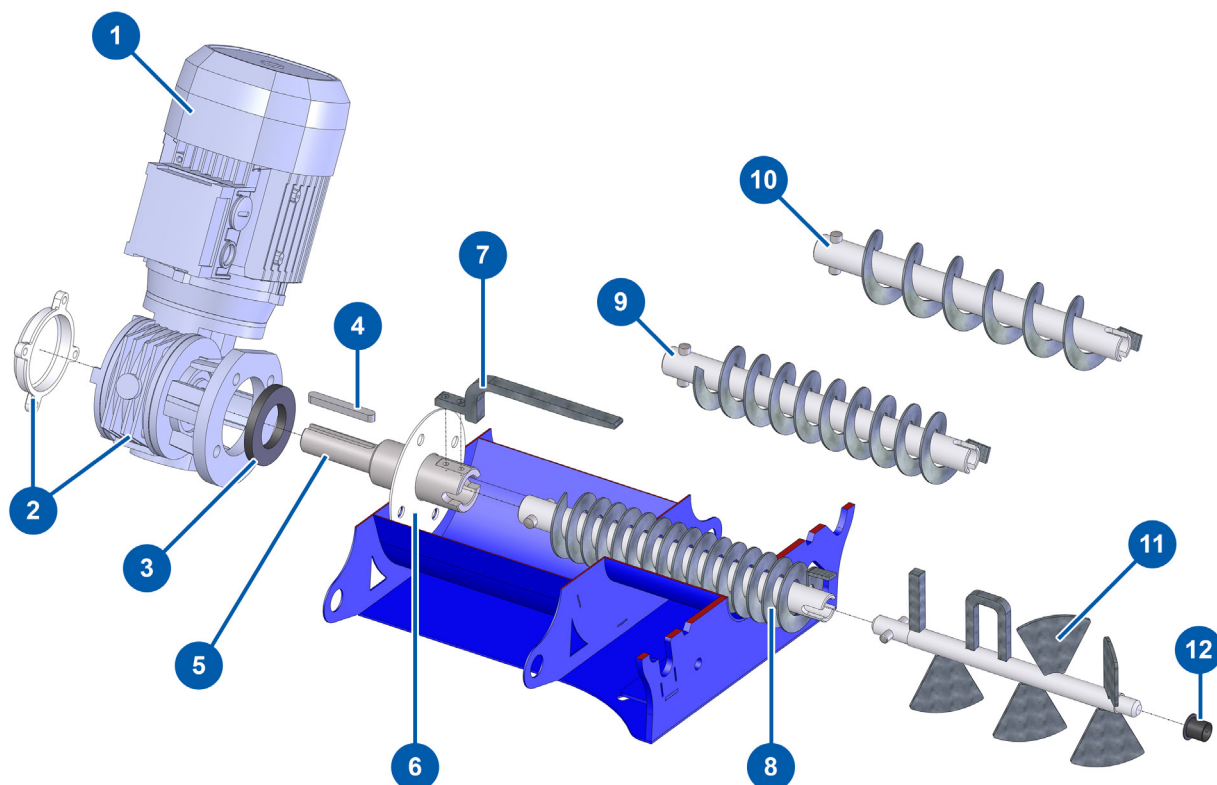

Explozie piese de schimb

MIXPRO 70 | ref.30915

Chassis

1	C21226	Safety grid for MIXPRO 70
2	13455	Ø35 threaded plastic steering wheel M6 x 20
3	13559	P.U. mixing chamber for MIXPRO 70
4	C21465	Support for MIXPRO 70 P.U. mixing chamber
5	C21454	Gutter for MIXPRO 70 P.U. chamber
6	13468	Safety grid captor coded magnet for JETMIX, MIXPRO 14, 70 & 100
7	13432	M10 plastic thumb wheel
8	M10454	Fastening tie rod for MIXPRO 70
9	13386	Tank level detector for MIXPRO 70
10	12409	M12 straight female connector with 2m cable
11	13431	Limit safety sensor for MIXPRO 70
12	70034	3/8" threaded female quick connector
13	70043	1/4 threaded male quick-connector

14	30121	90° low-pressure elbow 1/4 MaleC x 1/4 FemaleD
15	13478	MIXPRO 70 mixing chamber flow meter supply hose
16	12470	Needle valve 1/2"F x 1/2"F MIXPRO 14
16	M10231	Wheel for needle valve MIXPRO 14
17	12562	Nipple BP 3/4" MaleD x 3/4" femaleD
18	14082	Flowmeter electrovalve with 5-pin connector
19	11311	3/4 femaleD x 3/4 maleD low pressure nipple
20	13502	1,5 to 6 bar water pressure regulator with purge
20a	30135	1/4" mini lux valve
21	80128	Filter for 3/4" brass quick connector
22	80124	3/4" plastic quick connector

Explozie piese de schimb

MIXPRO 70 | ref.30915

Transmission

1	13387	Electrical motor for MIXPRO 70
2	13388	Speed reducer for MIXPRO 70
3	13457	Spi seal 40 x 70 x 8
4	90749	Rounded parallel key 8 x 7 x 65 for 6P, 8P, 14P,7000z, 9000z
5	M10455	Driving shaft for MIXPRO 70
6	C21330	Tank reinforcement ring for MIXPRO 70
7	C21259	Tank scraper for MIXPRO 70
8	C21398	Secondary mixing shaft (pitch of 15) for MIXPRO 70
9	C21269	Secondary mixing shaft (pitch of 25) for MIXPRO 70
10	C21449	Secondary mixing shaft (pitch of 40) for MIXPRO 70
11	C21451	Mixing shaft for MIXPRO 70 composite chamber
12	13410	Bearing with flange 15/17 x 17