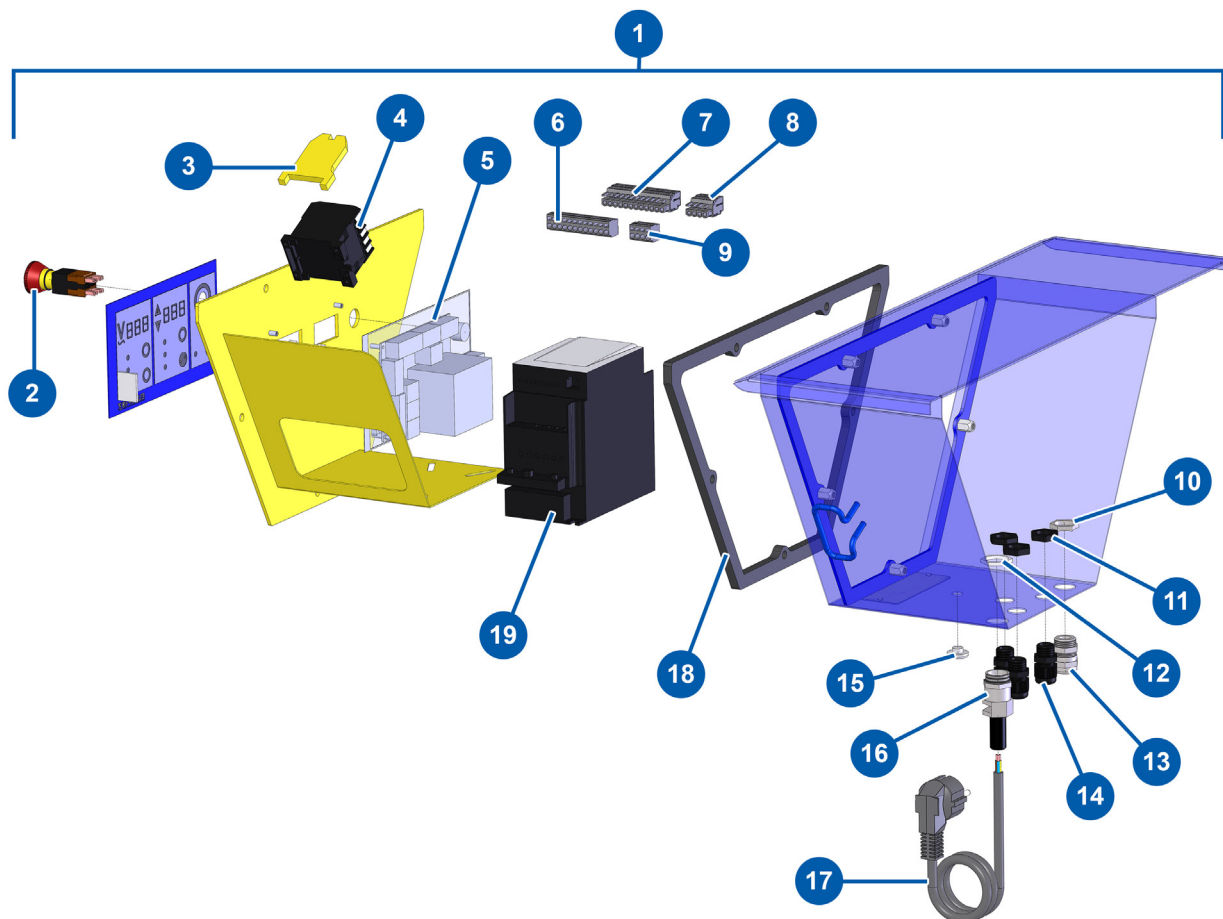

Explozie piese de schimb

MIXPRO 70 | ref.30915

Chassis

1	C21226	Safety grid for MIXPRO 70
2	13455	Ø35 threaded plastic steering wheel M6 x 20
3	13559	P.U. mixing chamber for MIXPRO 70
4	C21465	Support for MIXPRO 70 P.U. mixing chamber
5	C21454	Gutter for MIXPRO 70 P.U. chamber
6	13468	Safety grid captor coded magnet for JETMIX, MIXPRO 14, 70 & 100
7	13432	M10 plastic thumb wheel
8	M10454	Fastening tie rod for MIXPRO 70
9	13386	Tank level detector for MIXPRO 70
10	12409	M12 straight female connector with 2m cable
11	13431	Limit safety sensor for MIXPRO 70
12	70034	3/8" threaded female quick connector
13	70043	1/4 threaded male quick-connector

Explozie piese de schimb

MIXPRO 70 | ref.30915

Transmission

1	13387	Electrical motor for MIXPRO 70
2	13388	Speed reducer for MIXPRO 70
3	13457	Spi seal 40 x 70 x 8
4	90749	Rounded parallel key 8 x 7 x 65 for 6P, 8P, 14P,7000z, 9000z
5	M10455	Driving shaft for MIXPRO 70
6	C21330	Tank reinforcement ring for MIXPRO 70
7	C21259	Tank scraper for MIXPRO 70
8	C21398	Secondary mixing shaft (pitch of 15) for MIXPRO 70
9	C21269	Secondary mixing shaft (pitch of 25) for MIXPRO 70
10	C21449	Secondary mixing shaft (pitch of 40) for MIXPRO 70
11	C21451	Mixing shaft for MIXPRO 70 composite chamber
12	13410	Bearing with flange 15/17 x 17

Explozie piese de schimb

MIXPRO 70 | ref.30915

Electric box

1	13430	Complete membrane electrical box for MIXPRO 70
2	13015	Hanging EMERGENCY STOP button Ø16
3	30038	Yellow and green conductive block 6 mm ²
4	11918	Coil contactor 24 Volt AC
5	30653	MIXPRO 70 mixer electronic card
6	11772	12 pins female connector
7	11771	12 pins male connector
8	12754	4-pin male connector
9	12755	4-pin female connector
10	30333	Cable gland locknut of 11 CEM