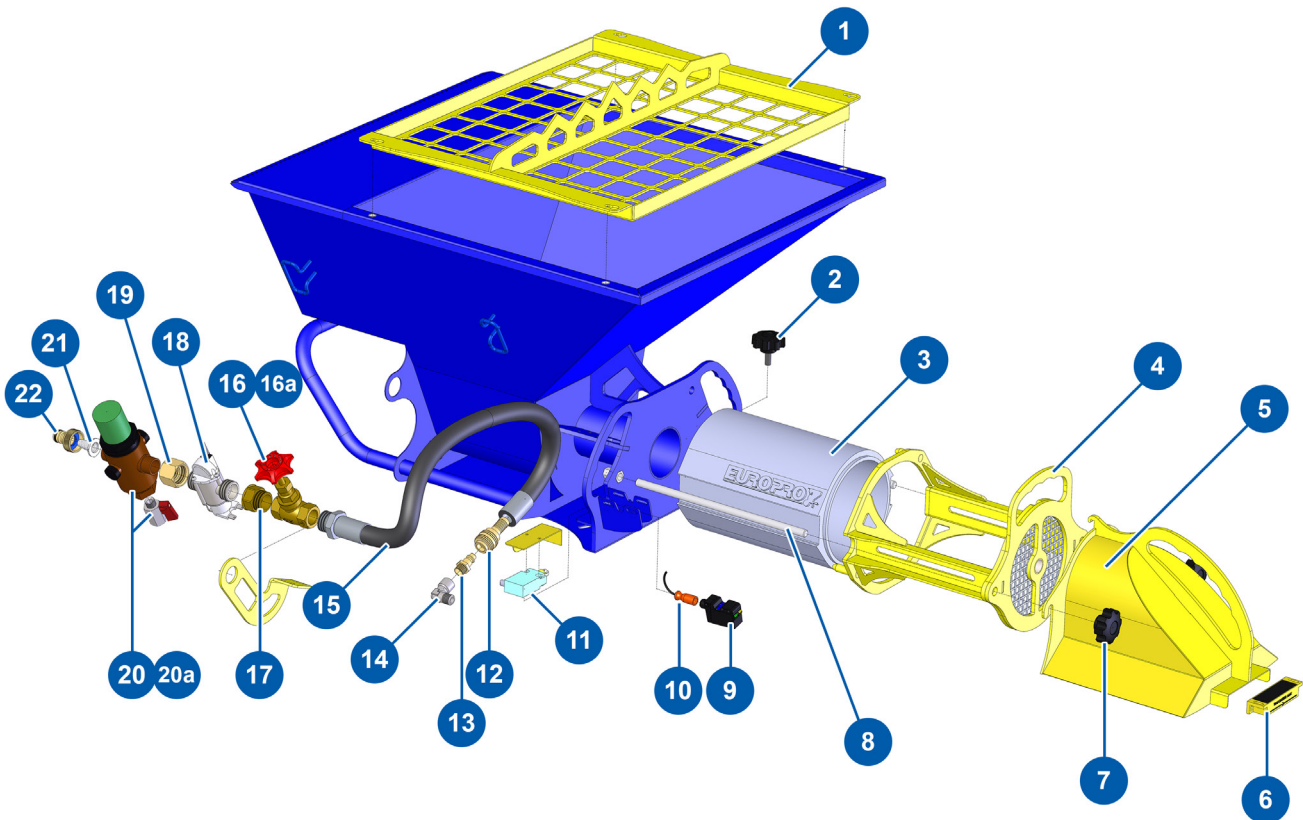

Explozie piese de schimb

MIXPRO 70 | ref.30915

Chassis

1	C21226	Safety grid for MIXPRO 70
2	13455	Ø35 threaded plastic steering wheel M6 x 20
3	13559	P.U. mixing chamber for MIXPRO 70
4	C21465	Support for MIXPRO 70 P.U. mixing chamber
5	C21454	Gutter for MIXPRO 70 P.U. chamber
6	13468	Safety grid captor coded magnet for JETMIX, MIXPRO 14, 70 & 100
7	13432	M10 plastic thumb wheel
8	M10454	Fastening tie rod for MIXPRO 70
9	13386	Tank level detector for MIXPRO 70
10	12409	M12 straight female connector with 2m cable
11	13431	Limit safety sensor for MIXPRO 70
12	70034	3/8" threaded female quick connector
13	70043	1/4 threaded male quick-connector

14	30121	90° low-pressure elbow 1/4 MaleC x 1/4 FemaleD
15	13478	MIXPRO 70 mixing chamber flow meter supply hose
16	12470	Needle valve 1/2"F x 1/2"F MIXPRO 14
16	M10231	Wheel for needle valve MIXPRO 14
17	12562	Nipple BP 3/4" MaleD x 3/4" femaleD
18	14082	Flowmeter electrovalve with 5-pin connector
19	11311	3/4 femaleD x 3/4 maleD low pressure nipple
20	13502	1,5 to 6 bar water pressure regulator with purge
20a	30135	1/4" mini lux valve
21	80128	Filter for 3/4" brass quick connector
22	80124	3/4" plastic quick connector

Explozie piese de schimb

MIXPRO 70 | ref.30915

Transmission

1	13387	Electrical motor for MIXPRO 70
2	13388	Speed reducer for MIXPRO 70
3	13457	Spi seal 40 x 70 x 8
4	90749	Rounded parallel key 8 x 7 x 65 for 6P, 8P, 14P,7000z, 9000z
5	M10455	Driving shaft for MIXPRO 70
6	C21330	Tank reinforcement ring for MIXPRO 70
7	C21259	Tank scraper for MIXPRO 70
8	C21398	Secondary mixing shaft (pitch of 15) for MIXPRO 70
9	C21269	Secondary mixing shaft (pitch of 25) for MIXPRO 70
10	C21449	Secondary mixing shaft (pitch of 40) for MIXPRO 70
11	C21451	Mixing shaft for MIXPRO 70 composite chamber
12	13410	Bearing with flange 15/17 x 17