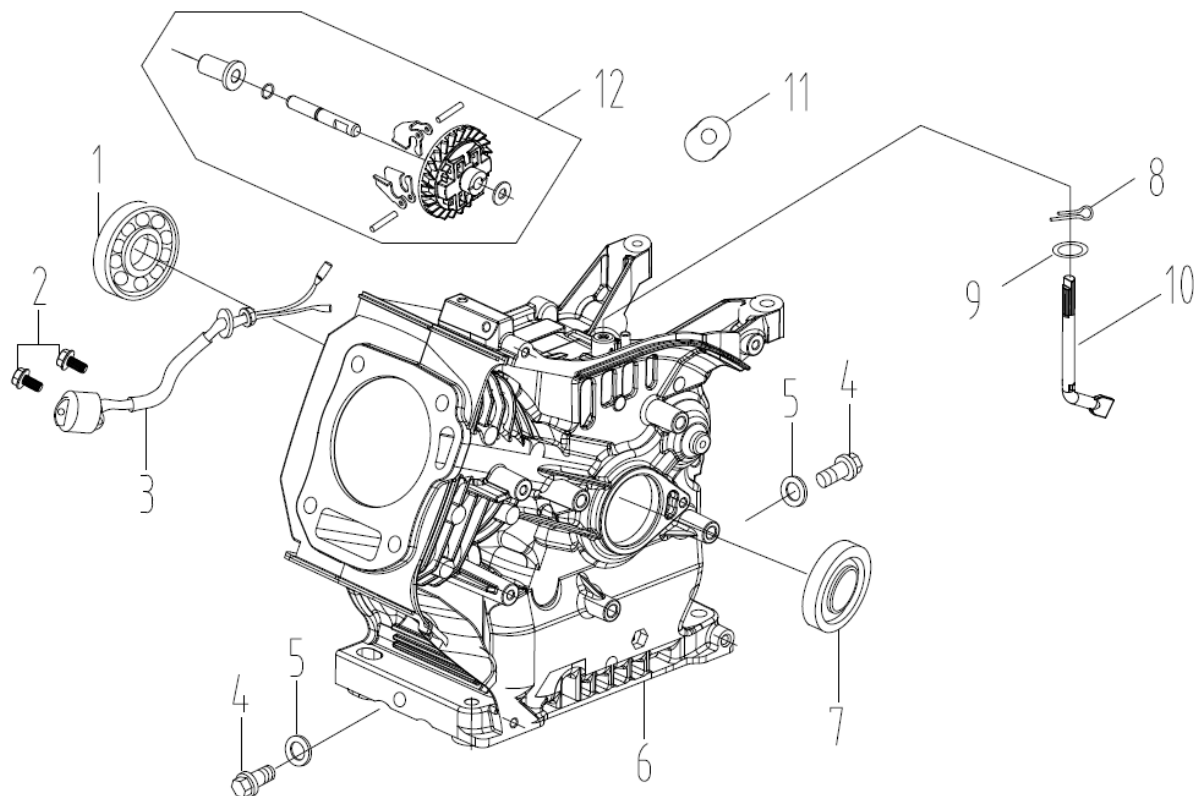

E-02 Crankcase assembly

NO.	Part NO.	Description			QTY	
			English	Price	SC230	N.W. (kg) /PC
1	30141-00115-00		BEARING		1	
2	30101-00277-00		BOLT,M6×16		2	
3	33247-00005-01		ENGINE OIL SENSOR		1	
4	30101-00487-01		BOLT,M10×15		2	
5	30136-00078-01		WASHER		2	
6	34011-00025-00		CRANKCASE		1