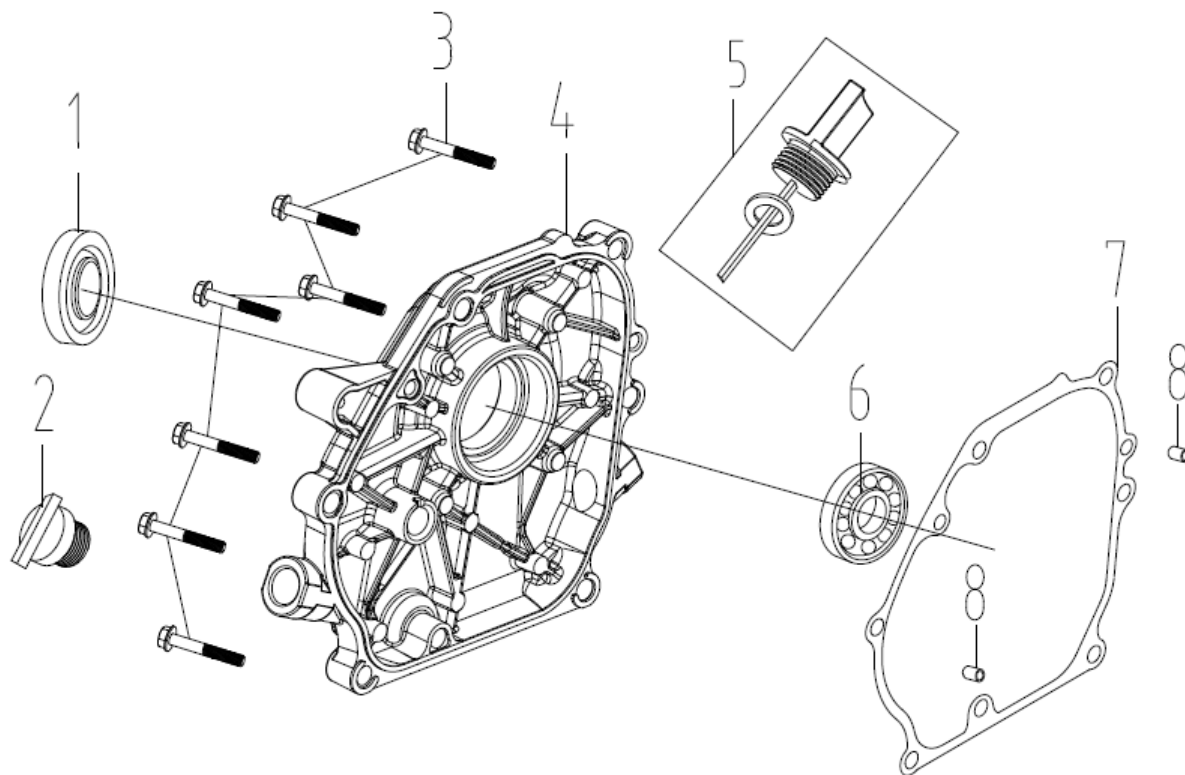

E-03 Crankcase cover

NO.	Part NO.	Description			QTY	
			English	Price	SC230	N.W. (kg) /PC
1	34007-00003-01		OIL SEAL		1	
2	20026-00016-02		OIL PLUG ASSY.		1	
3	30101-00279-00		BOLT,M8×32		7	
4	33129-00013-00		CRANKCASE COVER		1	
5	20026-00001-02		DIPSTICK ASSY		1	
6	30141-00115-00		BEARING		1	
7	33048-00184-00		GASKET,CRANKCASE COVER		1	
8	34006-00001-00		DOWEL PIN		2