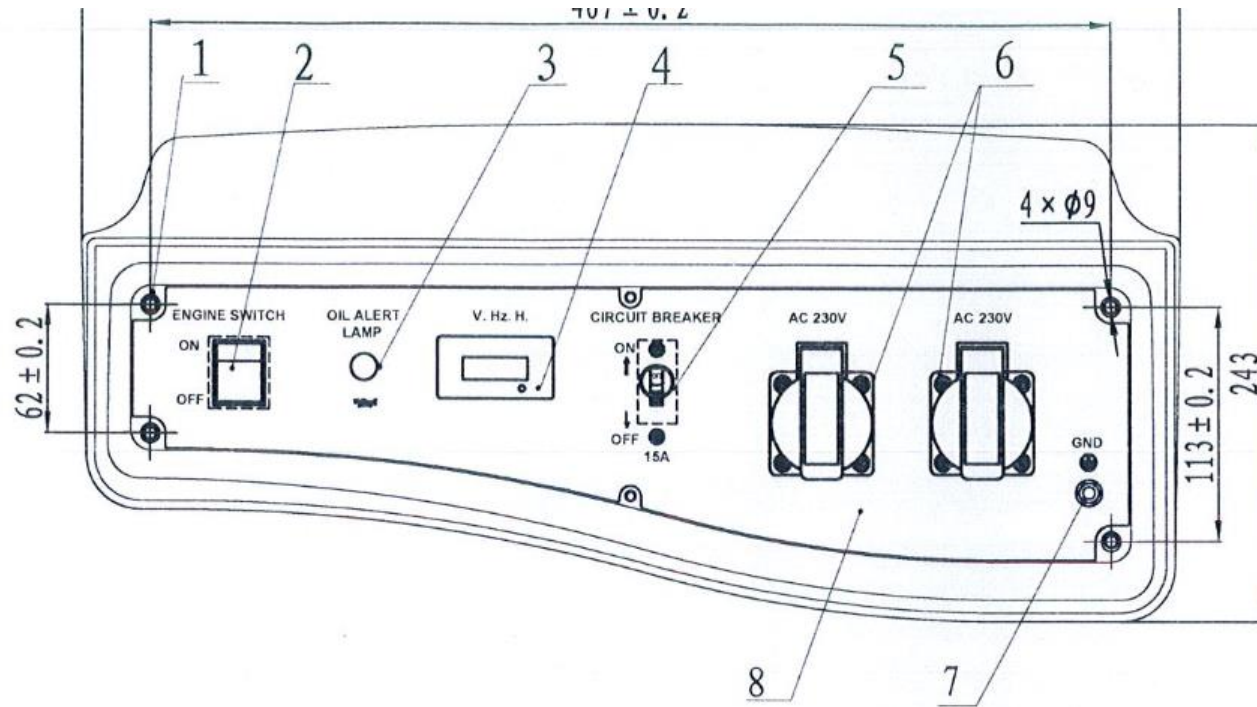

E-05 Control panel assembly

NO.	Part NO.	Description			QTY	
		English	Price	QTY	N.W. (kg) /PC	
1	20114-03450-00	Control panel assembly		1