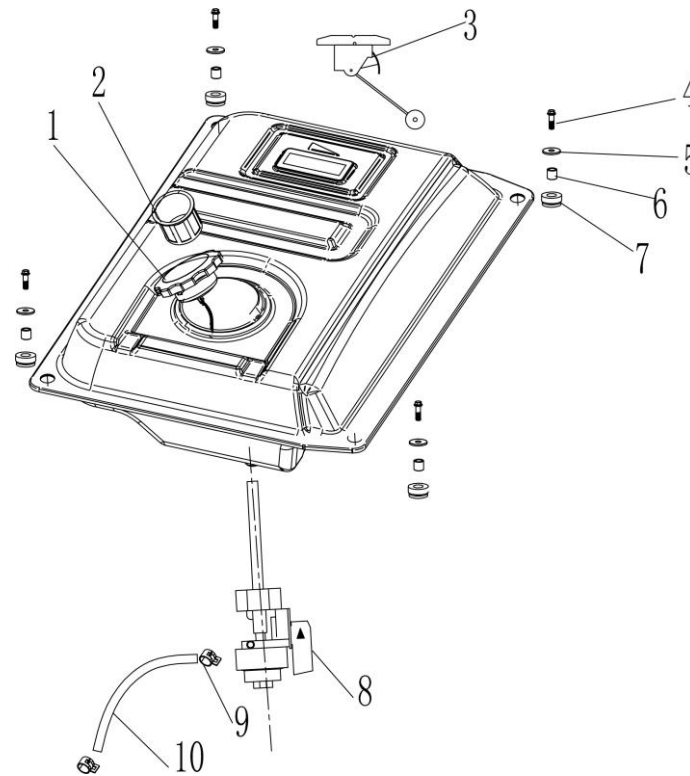

E-02 Fuel tank gasket

NO.	Part NO.	Description			QTY	
			English	Price	QTY	N.W. (kg) /PC
1	20131-00014-00		Fuel cap		1	
2	34037-00020-00		Fuel filter		1	
3	70010-00144-00		Oil leveler		1	
4	30101-00407-00		Flange bolt		4	
5	30136-00407-02		Fuel tank gasket		4