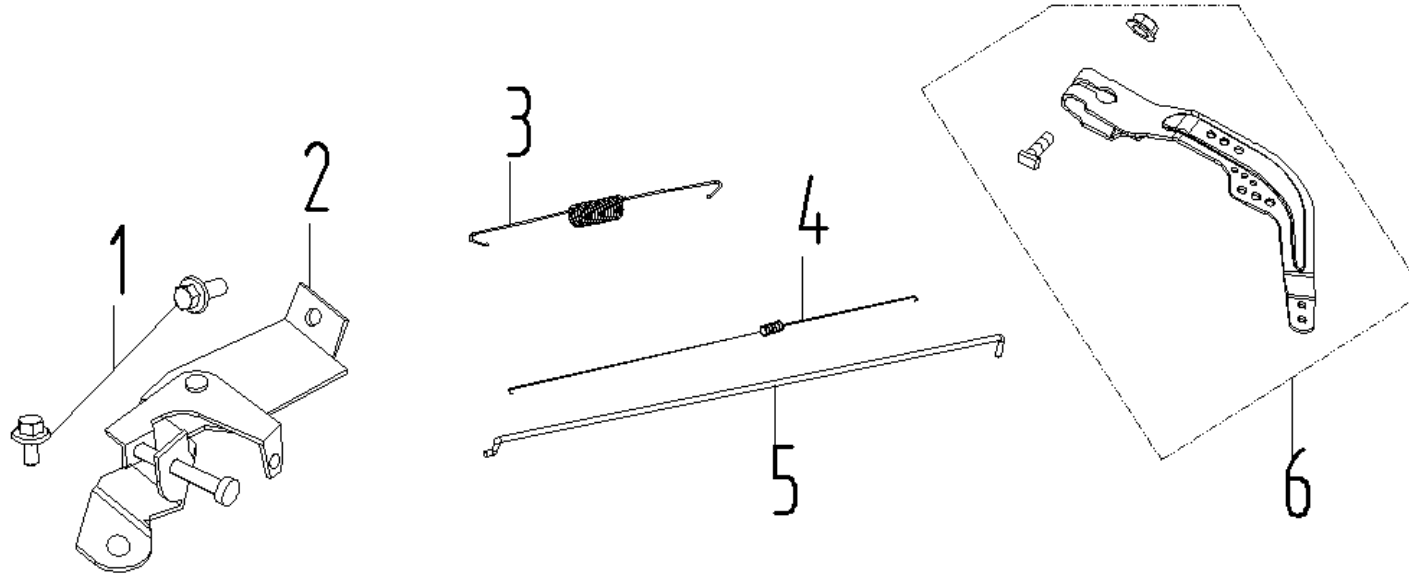

E-08 Control

NO.	Part NO.	Description			QTY	
			English	Price	SC230	N.W. (kg) /PC
1	30101-00281-00		BOLT,M6×12		2	
2	20022-00079-01		SPEED CONTROL,ASSY		1	
3	34015-00013-01		SPRING,CABLE RETURN		1	
4	34015-00007-00		SPRING,THROTTLE RETURN		1	
5	34026-00007-01		ROD,GOVERNOR		1	
6	34025-00003-01		HANDLE,SPEED CONTROL		1