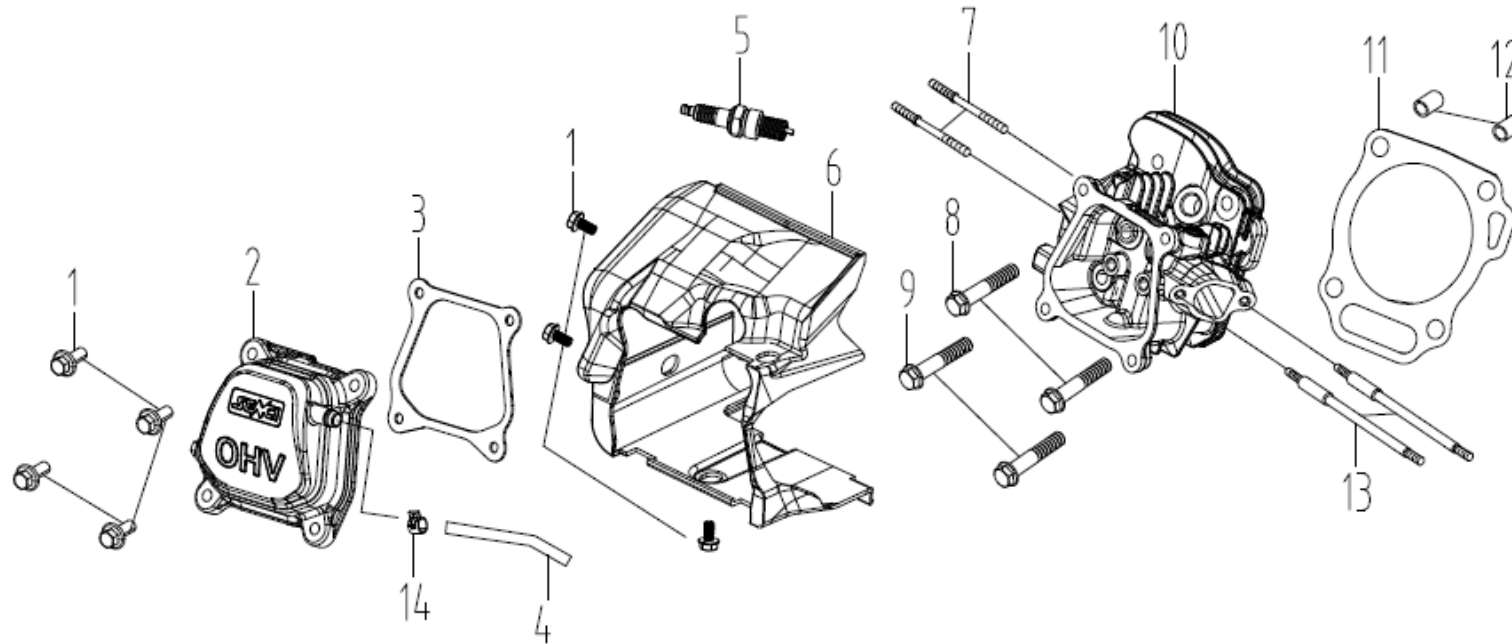

E-01 Cylinder head

NO.	Part NO.	Description			QTY	
			English	Price	SC230	N.W. (kg) /PC
1	30101-00281-00		BOLT,M6×12		7	
2	20021-00009-01		COVER COMP.HEAD		1	
3	33048-00024-00		GASKET,HEAD COVER		1	
4	34023-00016-01		TUBE,BREATHER		1	
5	20027-00008-00		SPARK PLUG		1	
6	34021-00012-01				1	
7	30110-00027-01		BOLT,STUD,EXHAUST		2	