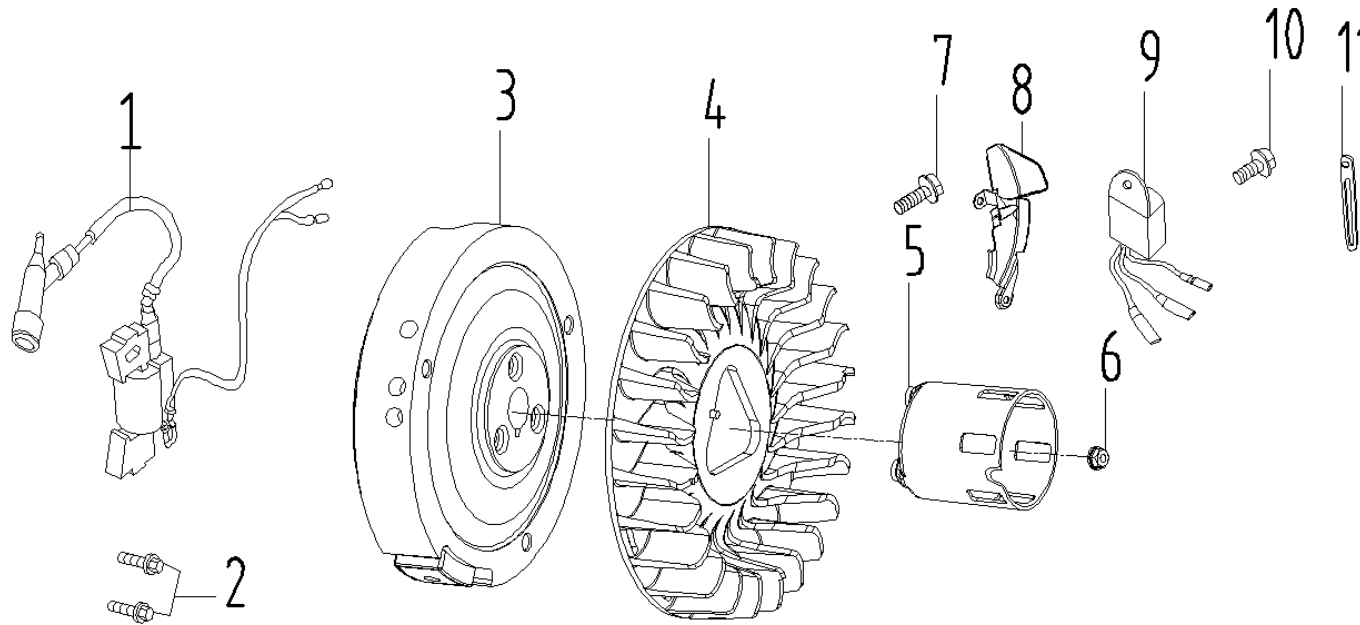

E-9 Flywheel

NO.	Part NO.	Description			QTY	
			English	Price	SC230	N.W. (kg) /PC
1	20028-00026-01		WIRE,ENGINE SWITCH		1	
2	30101-00283-00		BOLT,FLANGE		2	
3	33099-00040-00		FLYWHEEL COMP		1	
4	33155-00040-01		FAN COOLING		1	
5	34022-00027-01		PULLEY,STARTER		1	
6	30125-00065-01		NUT SPECIAL		1	
7	30101-00282-00		BOLT,FLANGE		1	
8	34021-00006-01		SIDE SHELL		1	
9	33246-00003-01		OIL ALARM		1	
10	30101-00281-00		BOLT,FLANGE		1	
11	34024-00004-01		WIRE CLIP		1