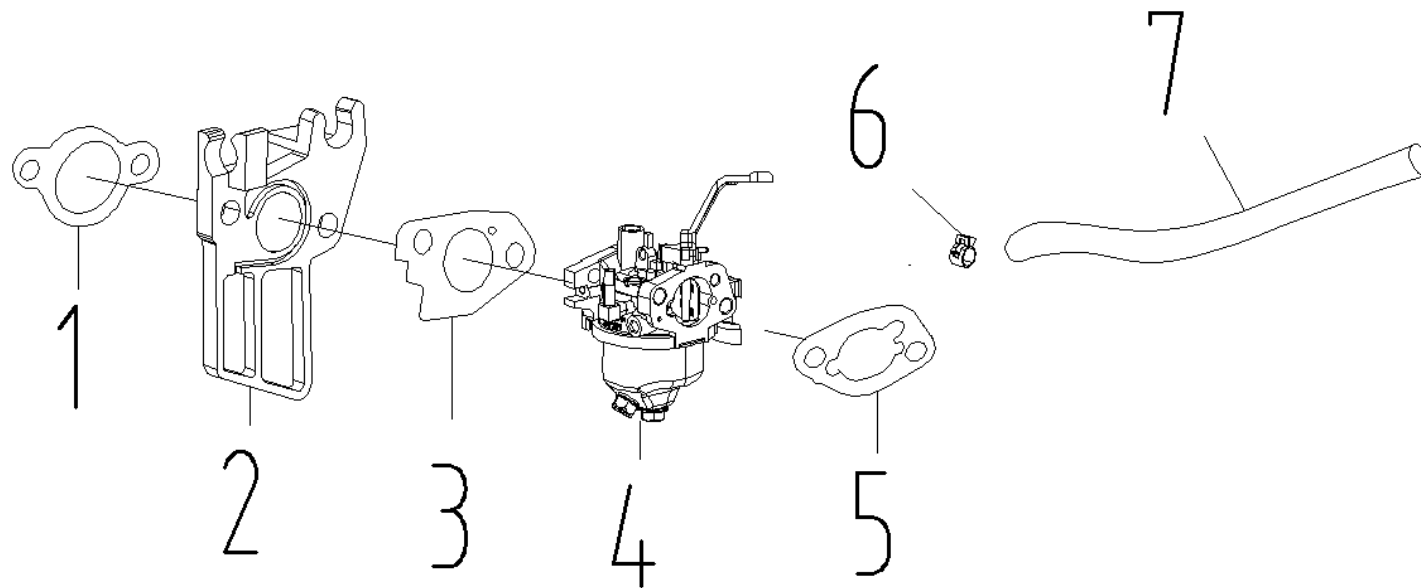

E-06 Carburetor

NO.	Part NO.	Description			QTY	
		English	Price	SC230	N.W. (kg) /PC	
1	33048-00051-00	GASKET,INLET		1		
2	34012-00009-01	INSULATOR,CARBURETOR		1		
3	33048-00076-00	GASKET,CARBURETOR		1		
4	20024-00192-00	CARBURETOR		1		
5	33048-00044-00	GASKET,AIR FILTER		1		
6	34024-00027-00	CLIP		1		
7	34023-00004-01	FUEL PIPE		0.180m