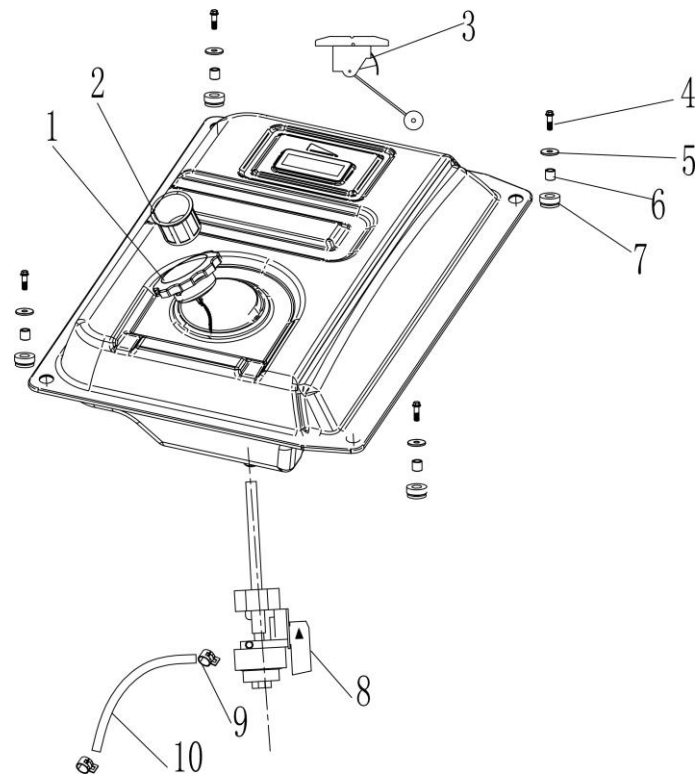

E-02 Fuel tank gasket

NO.	Part NO.	Description			QTY	
		English	Price	QTY	N.W. (kg) /PC	
6	34032-00024-00	Bushing		4		
7	33015-00034-00	Fuel tank rubber mat		4		
8	20133-00002-00	Fuel valve		1		
9	34024-00002-00	Clamp		2		
10	34023-00004-01	Fuel pipe		0.18m