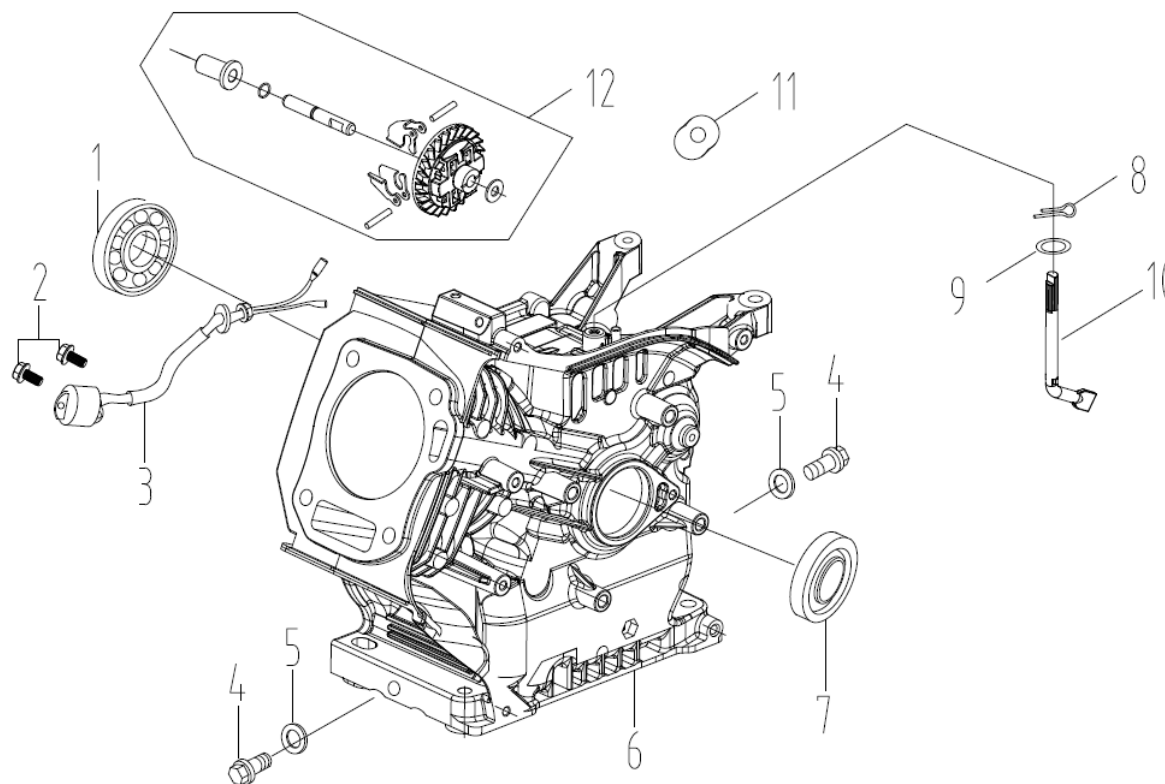

E-02 Crankcase assembly

NO.	Part NO.	Description			QTY	
			English	Price	SC230	N.W. (kg) /PC
7	34007-00003-01		OIL SEAL		1	
8	34006-00016-00		PIN, LOCK		1	
9	30136-00092-01		WASHER		1	
10	34026-00003-01		SHAFT,GOVERNOR		1	
11	33036-00045-01		RUBBER STOPPER		1	
12	20013-00008-01		GOVERNOR GEAR KIT		1