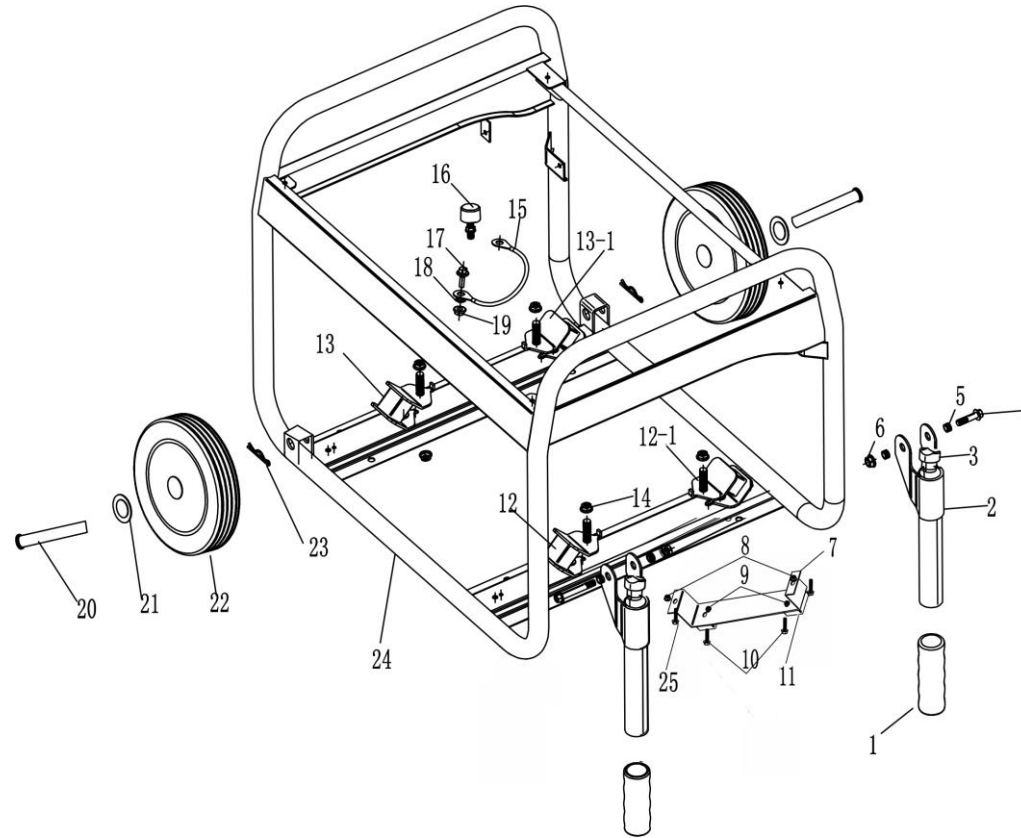

E-04 Frame assembly

NO.	Part NO.	Description			QTY	
		English	Price	QTY	N.W. (kg) /PC	
10		Flange bolt		2		
11		Brackets rubber washer		2		
12	34030-00010-01	Vibration absorb		1		
12-1	34030-00013-01	Vibration absorb		1		
13	34030-00015-01	Vibration absorb A		1		
13-1	34030-00020-01	Vibration absorb B		1		
14	30125-00023-02	Flange nut		8		
15	20196-00114-01	Ground terminal		1		
16	34030-00029-01	Vibration absorb		1