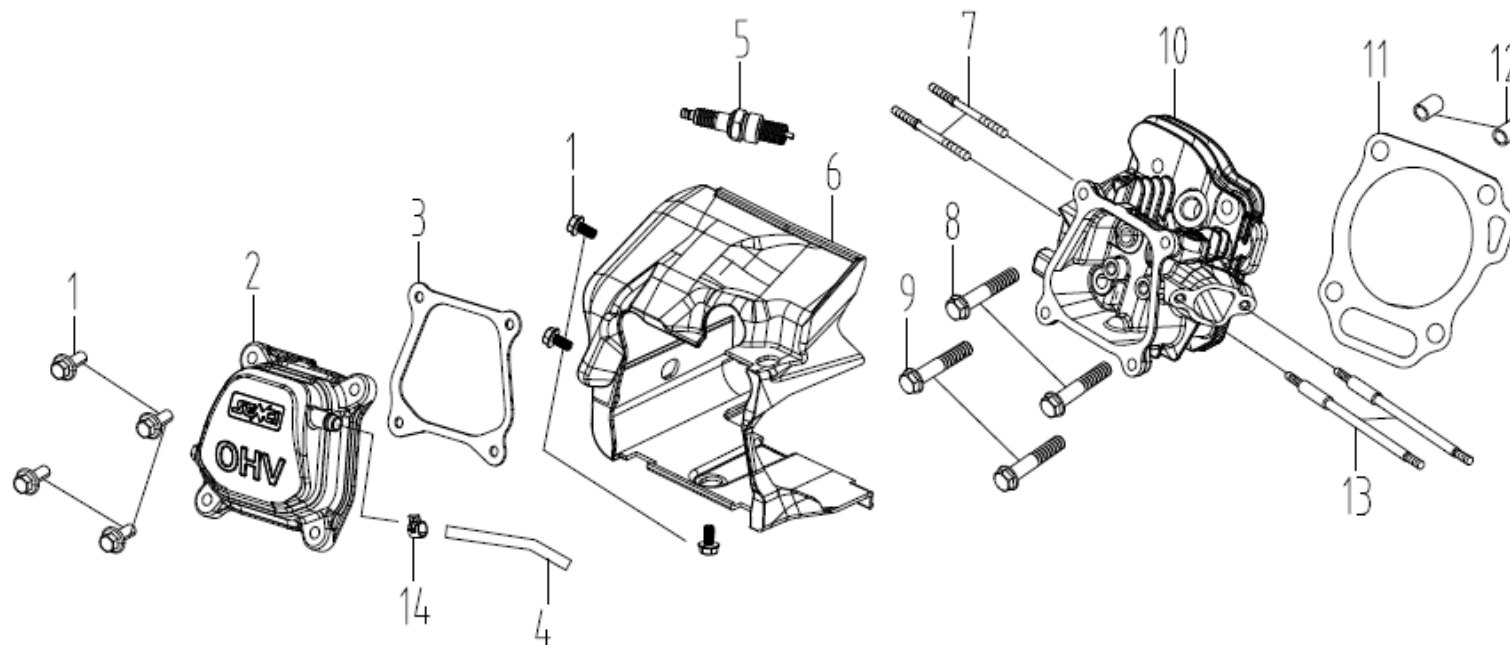

E-01 Cylinder head

NO.	Part NO.	Description			QTY	
			English	Price	SC230	N.W. (kg) /PC
8	30101-00469-01		BOLT,M8×70		2	
9	30101-00464-01		BOLT,M8×50		2	
10	20023-00005-00		CYLINDER HEAD COMP		1	
11	33048-00016-00		GASKET,CYLINDER		1	
12	34006-00009-00		DOWEL PIN		2	
13	30110-00013-01		BOLT,STUD,INTAKE		2	
14	34024-00022-00		CLIP		1