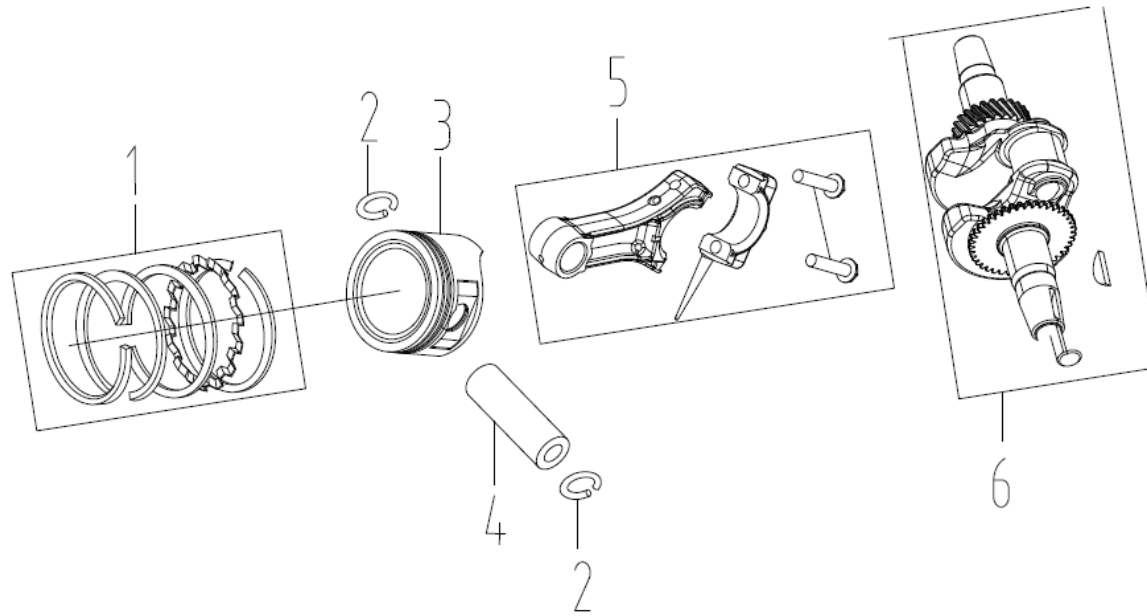

E-04 Crankshaft piston

NO.	Part NO.	Description			QTY	
			English	Price	SC230	N.W. (kg) /PC
1	20084-00005-00		RING SET,PISTON		1	
2	30150-00022-00		CLIP,PISTON PIN		2	
3	34004-00011-00		PISTON		1	
4	34006-00013-00		PIN,PISTON		1	
5	20008-00005-00		CONNECTING ROD ASSY		1	
6	20011-00030-00		CRANKSHAFT ASSY		1