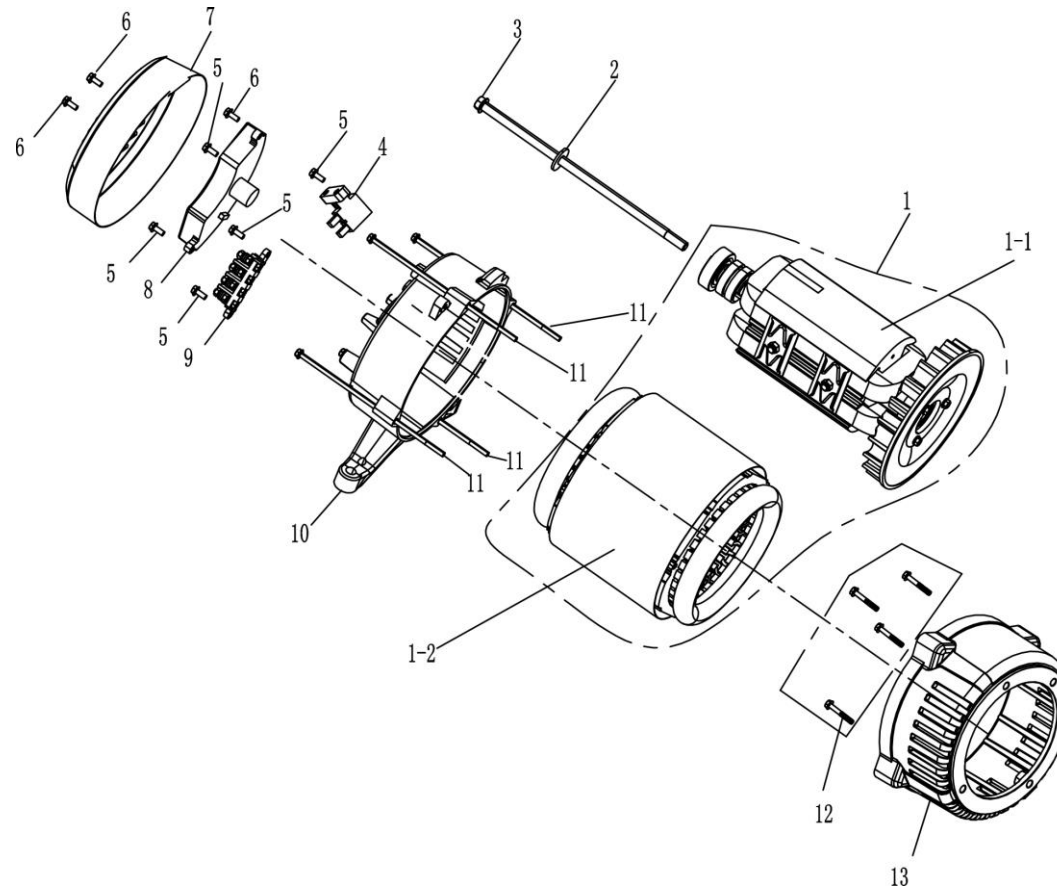

E-03 Alternator assembly

NO.	Part NO.	Description			QTY	
			English	Price	QTY	N.W. (kg) /PC
6	30101-00274-01		Flange bolt		3	
7	33082-00156-00		Alternator end cover		1	
8	20044-00092-01		Voltage regulator		1	
9	20107-00017-00		Wiring board		1	
10	33085-00011-01		Alternator bracket		1	
11	30101-00077-01		Flange bolt		4	
12	30101-00364-00		Flange bolt		4	
13	33191-00102-00		Cap		1