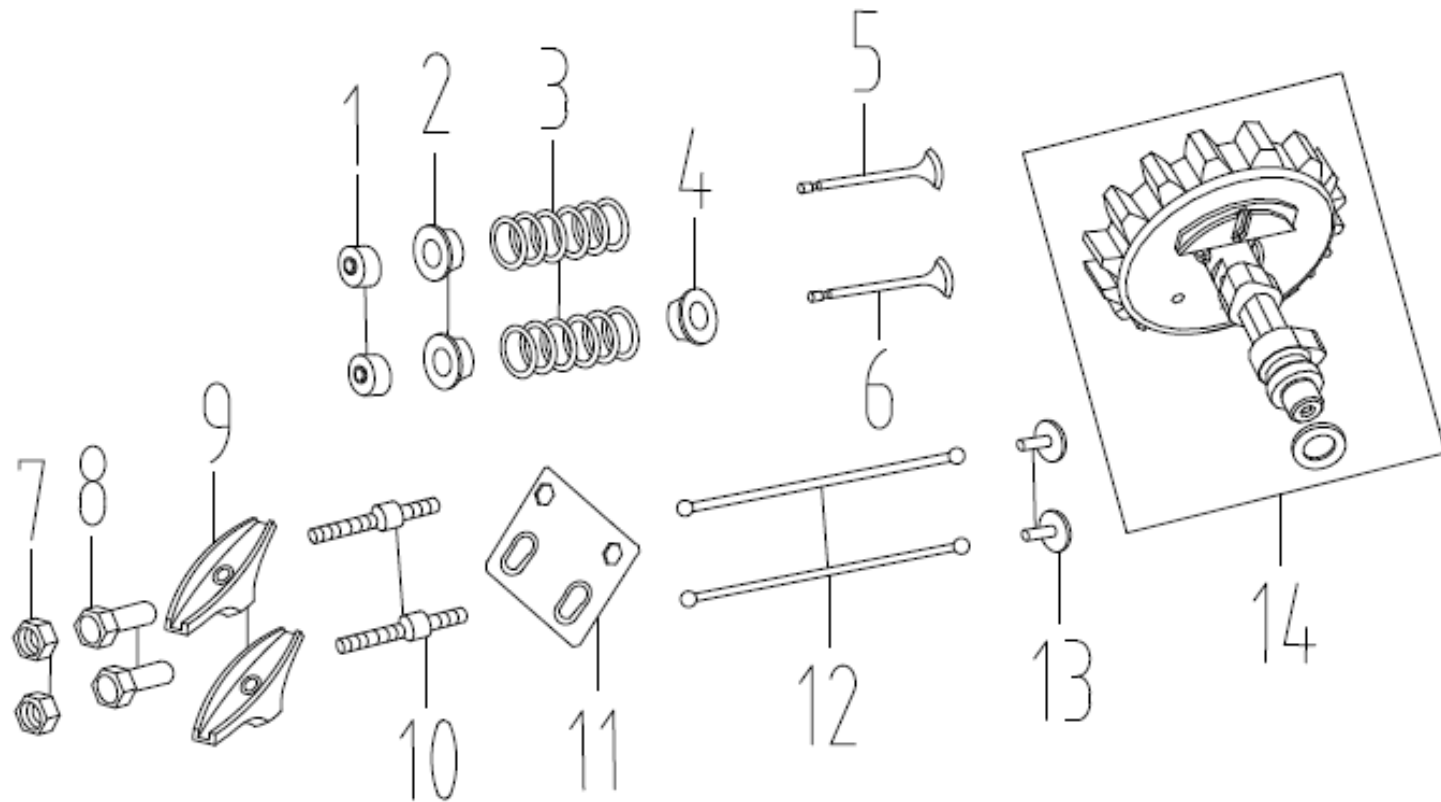

E-05 Camshaft

NO.	Part NO.	Description			QTY	
			English	Price	SC230	N.W. (kg) /PC
1	33141-00021-00		ROTATOR, VALVE		2	
2	34016-00006-01		RETAINER, VALVE SPRING		2	
3	34015-00003-00		SPRING, VALVE		2	
4	34018-00005-01		RETAINER, VALVE SPRING		1	
5	34013-00010-00		VALVE, INTAKE		1	
6	34013-00028-00		VALVE, EXHAUST		1	
7	30121-00034-01		NUT, VALVE ADJUSTING		2