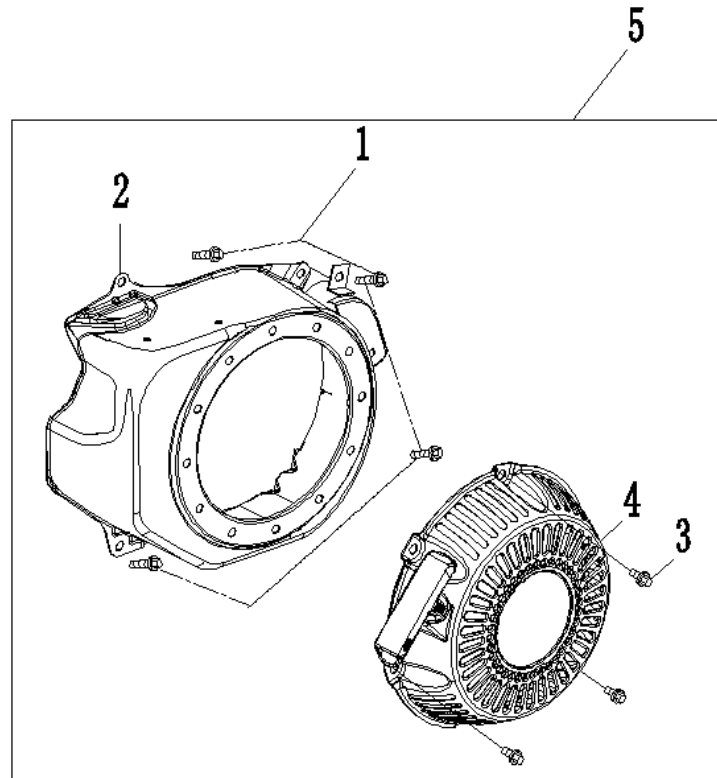

E-07 Recoil starter

NO.	Part NO.	Description			QTY	
			English	Price	SC230	N.W. (kg) /PC
1	30101-00281-00		BOLT,M6×12		4	
2			WIND GUIDER,RECOIL		1	
3			BOLT,FLANGE		3	
4			RECOIL STARTER PULLER		1	
5	20010-00051-36		RECOIL STARTER COMP		1