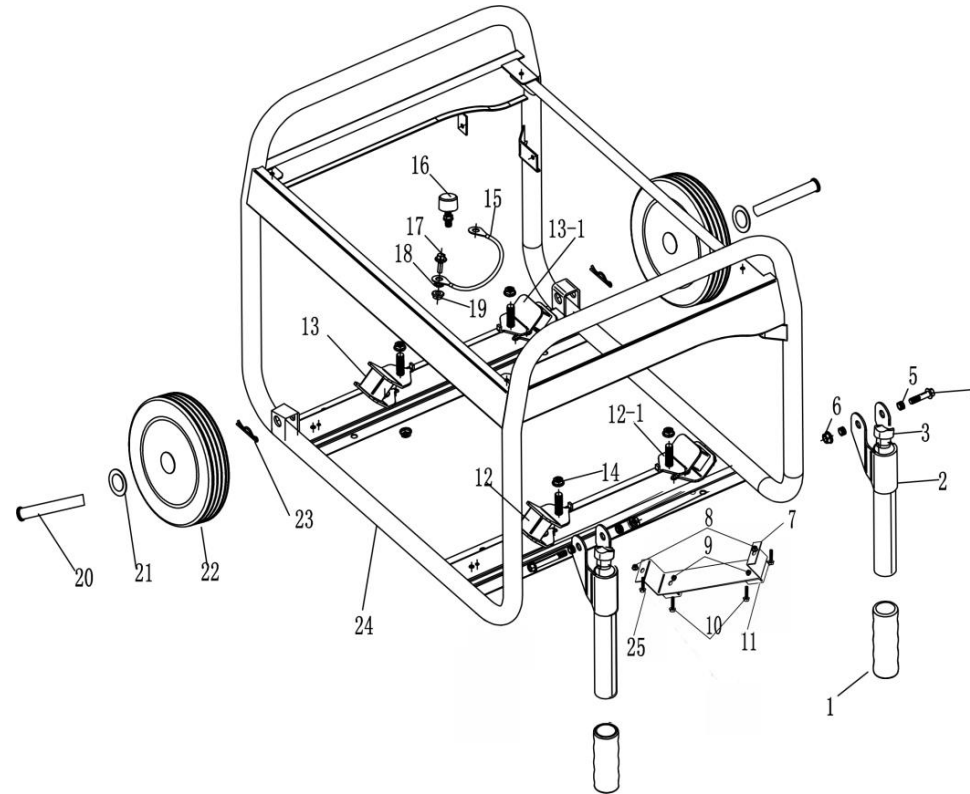

E-04 Frame assembly

NO.	Part NO.	Description			QTY	
		English	Price	QTY	N.W. (kg) /PC	
1		Handlebar rubber cover		2		
2		Handlebar components		2		
3		Handlebar plastic plug		2		
4		Flange bolt		2		
5		Washer		4		
6		Flange bolt		2		
7		Support		1		
8		Flange nut		2		
9		Flange nut		2		

E-04 Frame assembly

NO.	Part NO.	Description			QTY	
		English	Price	QTY	N.W. (kg) /PC	
10		Flange bolt		2		
11		Brackets rubber washer		2		
12	34030-00010-01	Vibration absorb		1		
12-1	34030-00013-01	Vibration absorb		1		
13	34030-00015-01	Vibration absorb A		1		
13-1	34030-00020-01	Vibration absorb B		1		
14	30125-00023-02	Flange nut		8		
15	20196-00114-01	Ground terminal		1		
16	34030-00029-01	Vibration absorb		1		

E-04 Frame assembly

NO.	Part NO.	Description			QTY	
			English	Price	QTY	N.W. (kg) /PC
17	30101-00398-00		Flange nut		1	
18	33301-00010-01		Washer		1	
19	30125-00019-01		Flange nut		1	
20			Axle		2	
21			Flat washer		2	
22			Wheel assembly		2	
23			Clip, dowel pin		2	
24	20090-01182-00		Frame components		1	
25			Flange nut		2	