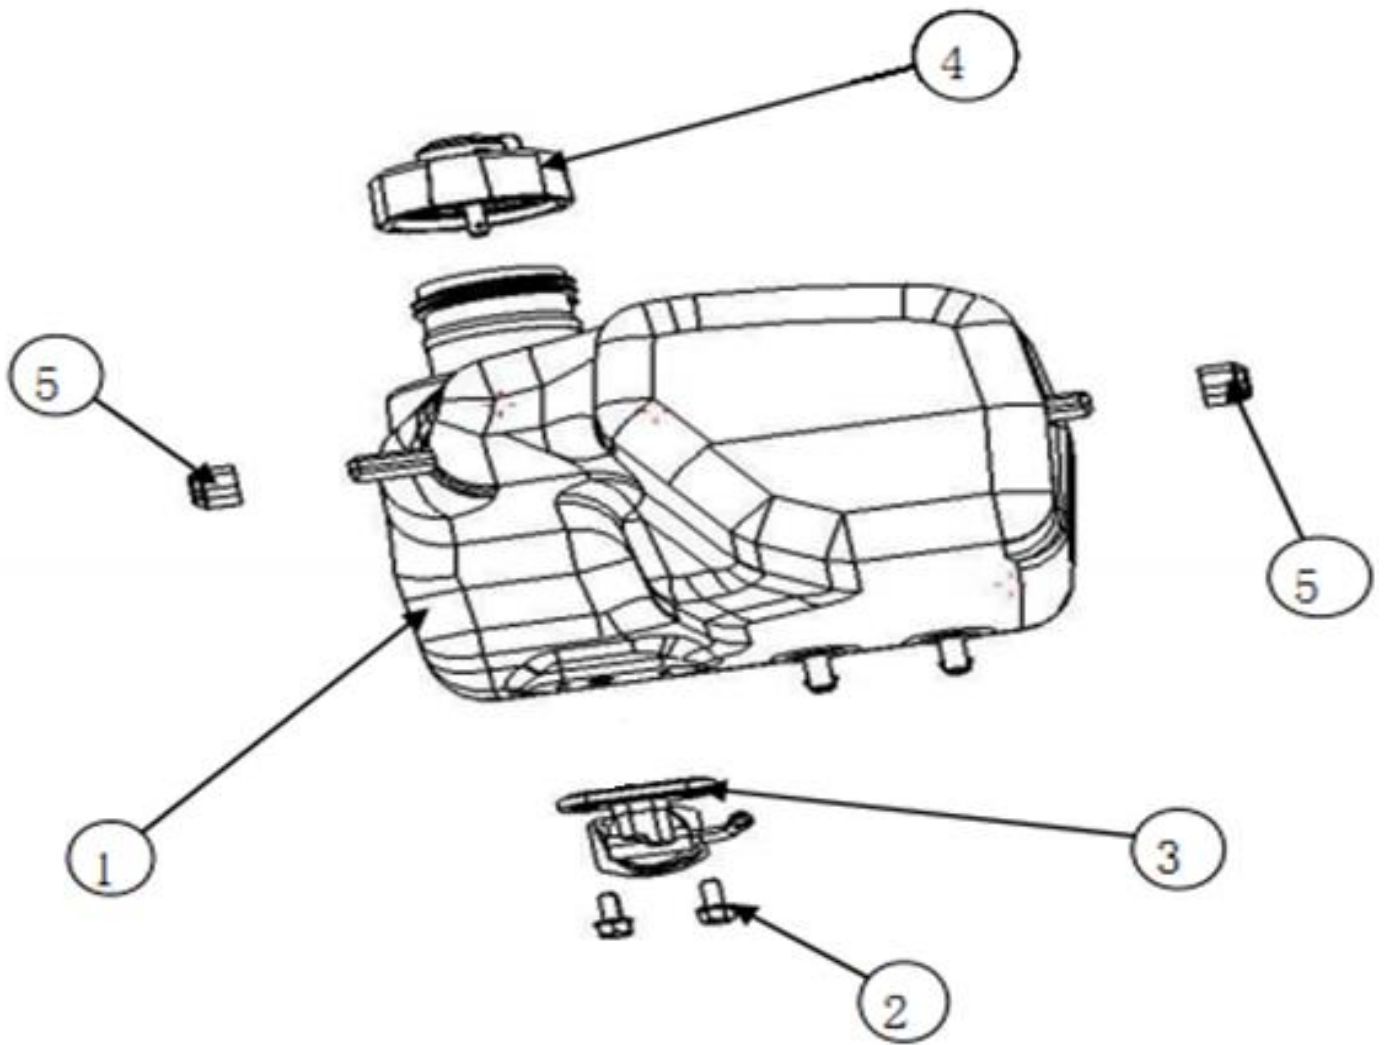

REAR COVER ASSY

No.	DESCRIPTION OF PART	QUANTITY
1	rear cover	1
2	bolt	3
3	rear panel	1
4	fuel insulator	1
5	rubber sleeve of spark plug	1
6	Bolt M5x14	2
7	lock clip	4
8	round hole rubber washer	3
9	round hole rubber washer	1
10	vibe mount for cylinder head	1
11	bolt (N6X12)	1

INVERTER AIR INLET COVER ASSY

No.	DESCRIPTION OF PART	QUANTITY
1	inverter cover inlet cover	1
2	bolt (5×14×P1.25)	6
3	bolt (ST4×20)	6
4	fuel valve handle	1
5	control panel assy	1
6	bolt (M4×10×P1.25)	1
7	bolt (N6X12)	1

MUFFLER EXHAUST COVER ASSY

No.	DESCRIPTION OF PART	QUANTITY
1	muffler exhause cover assy	1
2	bolt (5X14XP1.25)	6
3	alternator rubber sleeve	6
4	spring ring	5

BOTTOM COVER ASSY

No.	DESCRIPTION OF PART	QUANTITY
1	anti-vibration mounting	4
2	alternator bottom washer	1
3	anti-vibration foot	4
4	engine body bottom washer	1
5	bottom cover	1
6	sleeve (Φ7*Φ10*8.5mm)	4
7	flange bolt (M6×16×P1.0)	4
8	square nut M6	6
9	flange nut M6	4

FUEL TANK ASSY

No.	DESCRIPTION OF PART	QUANTITY
1	fuel tank assy	1
2	flange bolt (M6×12×P1.0)	2
3	fuel valve	1
4	fuel cap	1
5	rubber sleeve	2

ENGINE ASSY

No.	DESCRIPTION OF PART	QUANTITY
1	engine	1
2	bolt (M6×16×P1.0)	2
3	cooling fan	1
4	alternator assy	1
5	flange bolt (M5×30×P1.0)	2
6	alternator cover	1
7	flange nut (M12×P1.25)	1
8	flange bolt (M6×30×P1.0)	5
9	self-screwing bolt (GB/T 845 ST4.8X16)	5