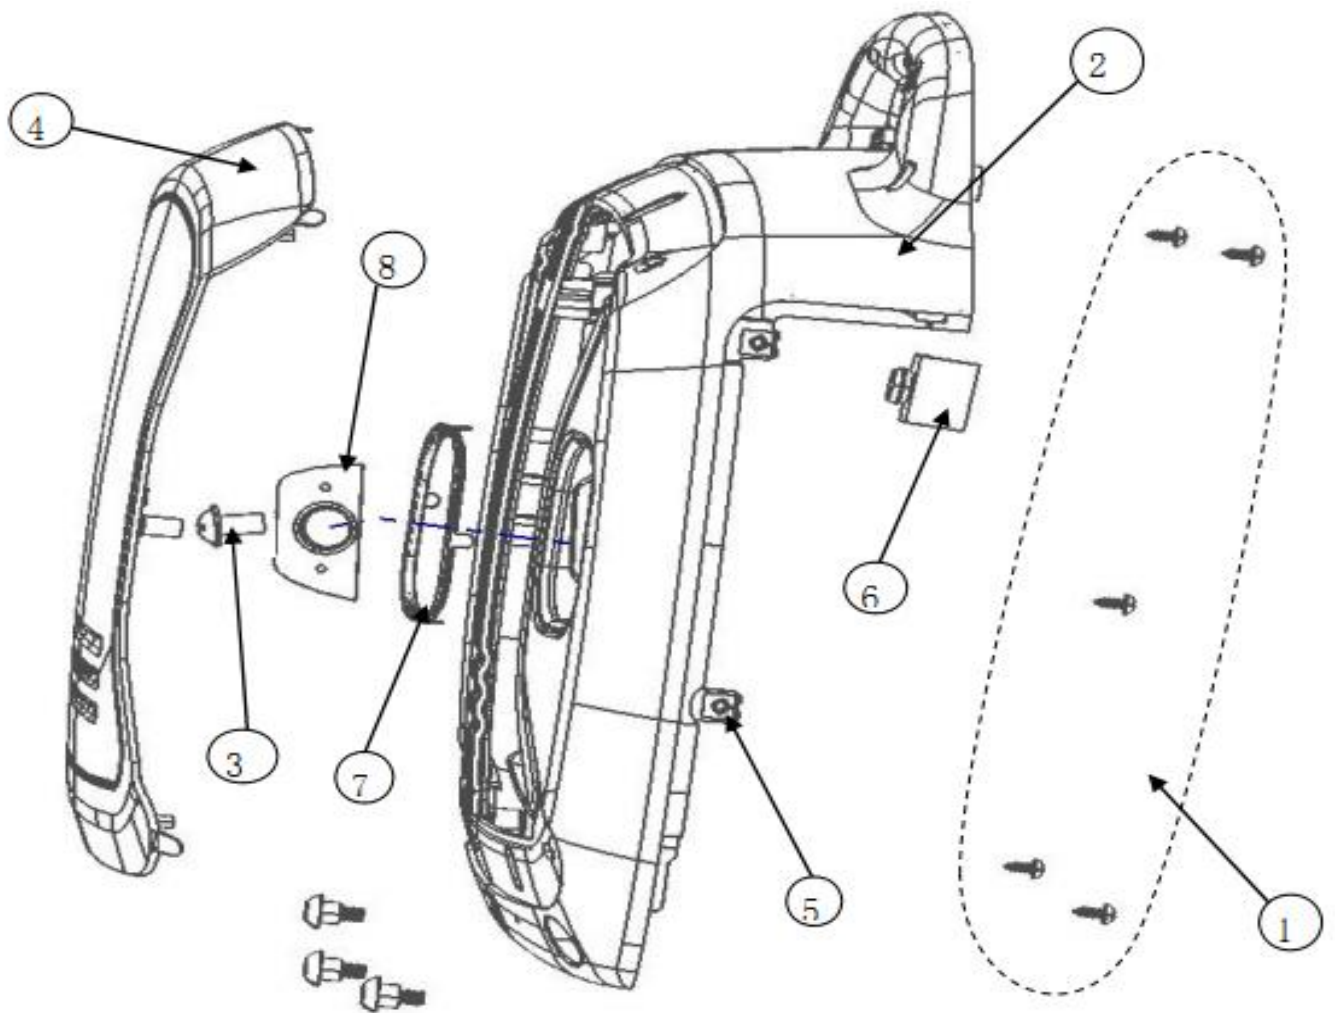

No.	DESCRIPTION OF PART	QUANTITY
1	rear cover assy	1
2	fuel tank assy	1
3	inverter assy	1
4	inverter air inlet cover assy	1
5	front cover assy	1
6	bottom cover assy	1
7	engine assy	1
8	muffler exhaust cover assy	1
9	bolt	4

FRONT COVER ASSY

No.	DESCRIPTION OF PART	QUANTITY
1	flange bolt (GB/T 845 ST4.8X16)	5
2	front panel	1
3	screw (N6X12)	1
4	front cover	1
5	lock clip	4
6	cylinder head fix washer	1
7	start protector	1
8	handle baffle	1

INVERTER AIR INLET COVER ASSY

No.	DESCRIPTION OF PART	QUANTITY
1	inverter cover inlet cover	1
2	bolt (5×14×P1.25)	6
3	bolt (ST4×20)	6
4	fuel valve handle	1
5	control panel assy	1
6	bolt (M4×10×P1.25)	1
7	bolt (N6X12)	1

FUEL TANK ASSY

No.	DESCRIPTION OF PART	QUANTITY
1	fuel tank assy	1
2	flange bolt (M6×12×P1.0)	2
3	fuel valve	1
4	fuel cap	1
5	rubber sleeve	2

ENGINE ASSY

No.	DESCRIPTION OF PART	QUANTITY
1	engine	1
2	bolt (M6×16×P1.0)	2
3	cooling fan	1
4	alternator assy	1
5	flange bolt (M5×30×P1.0)	2
6	alternator cover	1
7	flange nut (M12×P1.25)	1
8	flange bolt (M6×30×P1.0)	5
9	self-screwing bolt (GB/T 845 ST4.8X16)	5