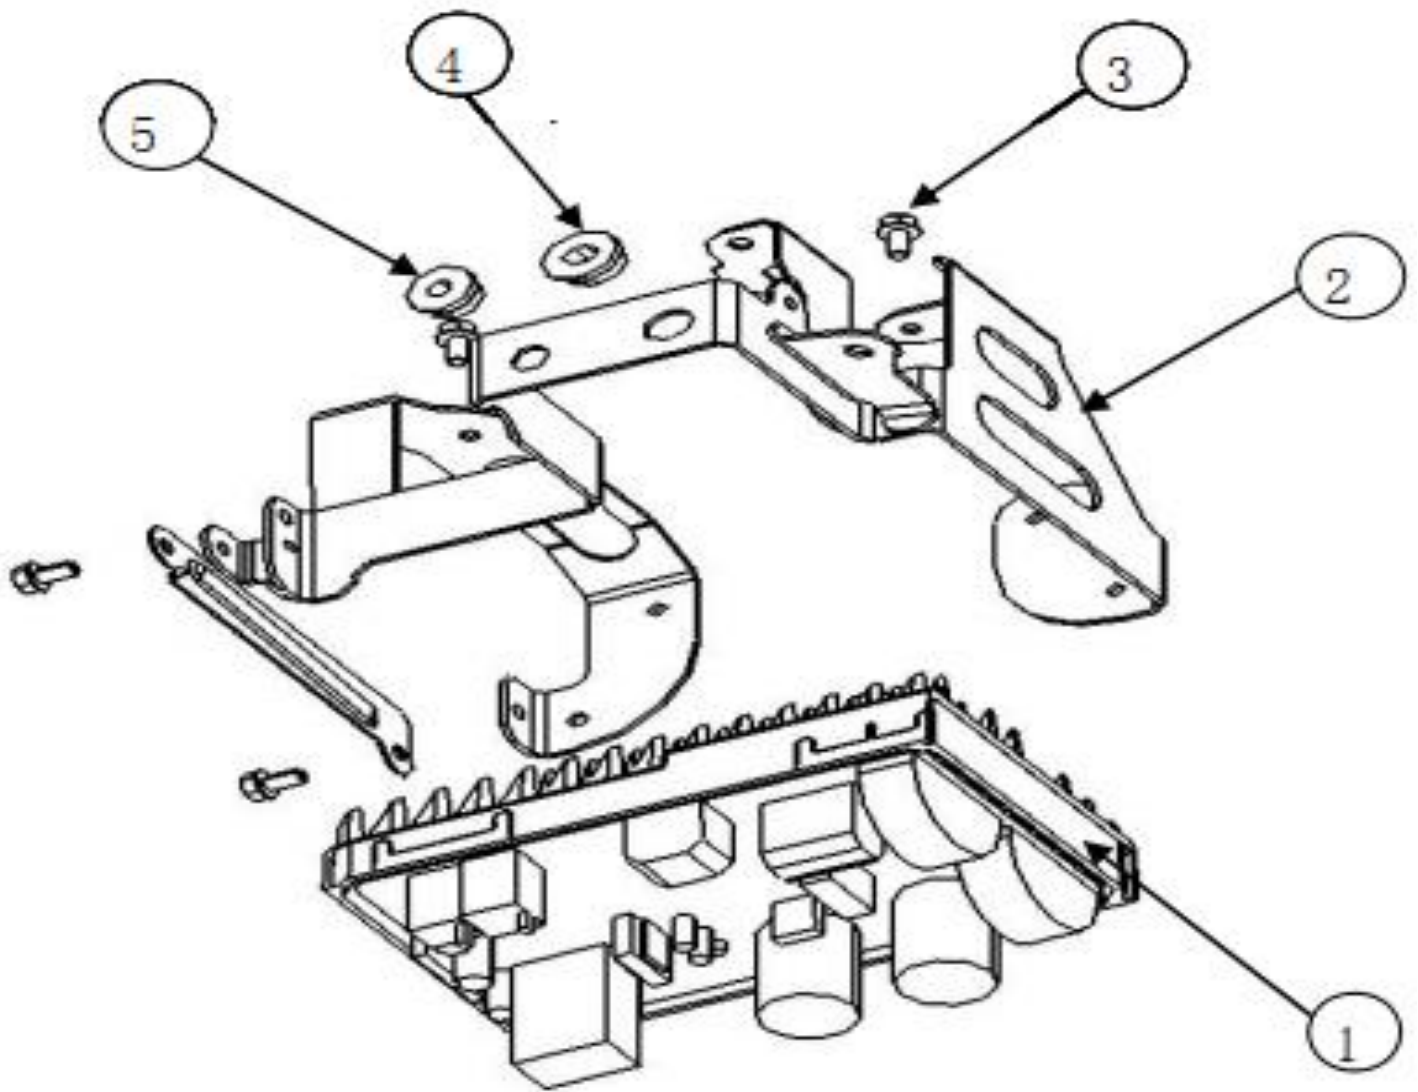

INVERTER AIR INLET COVER ASSY

No.	DESCRIPTION OF PART	QUANTITY
1	inverter cover inlet cover	1
2	bolt (5×14×P1.25)	6
3	bolt (ST4×20)	6
4	fuel valve handle	1
5	control panel assy	1
6	bolt (M4×10×P1.25)	1
7	bolt (N6X12)	1

MUFFLER EXHAUST COVER ASSY

No.	DESCRIPTION OF PART	QUANTITY
1	muffler exhause cover assy	1
2	bolt (5X14XP1.25)	6
3	alternator rubber sleeve	6
4	spring ring	5

BOTTOM COVER ASSY

No.	DESCRIPTION OF PART	QUANTITY
1	anti-vibration mounting	4
2	alternator bottom washer	1
3	anti-vibration foot	4
4	engine body bottom washer	1
5	bottom cover	1
6	sleeve (Φ7*Φ10*8.5mm)	4
7	flange bolt (M6×16×P1.0)	4
8	square nut M6	6
9	flange nut M6	4

FUEL TANK ASSY

No.	DESCRIPTION OF PART	QUANTITY
1	fuel tank assy	1
2	flange bolt (M6×12×P1.0)	2
3	fuel valve	1
4	fuel cap	1
5	rubber sleeve	2

ENGINE ASSY

No.	DESCRIPTION OF PART	QUANTITY
1	engine	1
2	bolt (M6×16×P1.0)	2
3	cooling fan	1
4	alternator assy	1
5	flange bolt (M5×30×P1.0)	2
6	alternator cover	1
7	flange nut (M12×P1.25)	1
8	flange bolt (M6×30×P1.0)	5
9	self-screwing bolt (GB/T 845 ST4.8X16)	5

INVERTER ASSY

No.	DESCRIPTION OF PART	QUANTITY
1	inverter assy	1
2	bracket	1
3	flange bolt (M6×12×P1.0)	4
4	round sleeve	1
5	round rubber sleeve	1