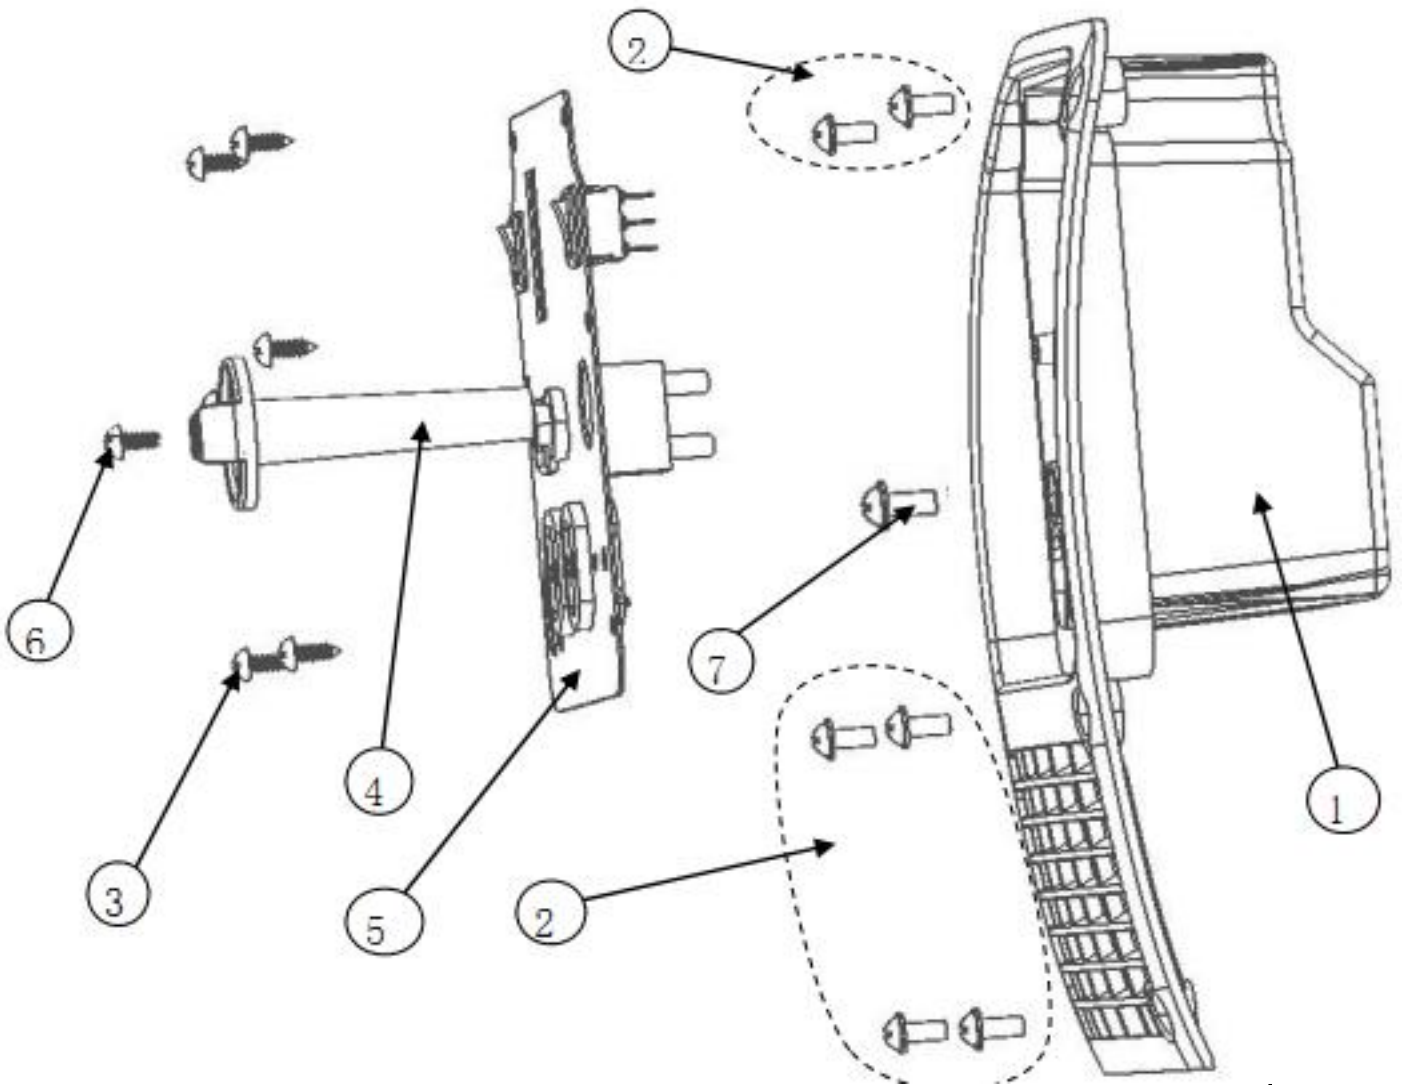

No.	DESCRIPTION OF PART	QUANTITY
1	rear cover assy	1
2	fuel tank assy	1
3	inverter assy	1
4	inverter air inlet cover assy	1
5	front cover assy	1
6	bottom cover assy	1
7	engine assy	1
8	muffler exhaust cover assy	1
9	bolt	4

FRONT COVER ASSY

No.	DESCRIPTION OF PART	QUANTITY
1	flange bolt (GB/T 845 ST4.8X16)	5
2	front panel	1
3	screw (N6X12)	1
4	front cover	1
5	lock clip	4
6	cylinder head fix washer	1
7	start protector	1
8	handle baffle	1

REAR COVER ASSY

No.	DESCRIPTION OF PART	QUANTITY
1	rear cover	1
2	bolt	3
3	rear panel	1
4	fuel insulator	1
5	rubber sleeve of spark plug	1
6	Bolt M5x14	2
7	lock clip	4
8	round hole rubber washer	3
9	round hole rubber washer	1
10	vibe mount for cylinder head	1
11	bolt (N6X12)	1

INVERTER AIR INLET COVER ASSY

No.	DESCRIPTION OF PART	QUANTITY
1	inverter cover inlet cover	1
2	bolt (5×14×P1.25)	6
3	bolt (ST4×20)	6
4	fuel valve handle	1
5	control panel assy	1
6	bolt (M4×10×P1.25)	1
7	bolt (N6X12)	1