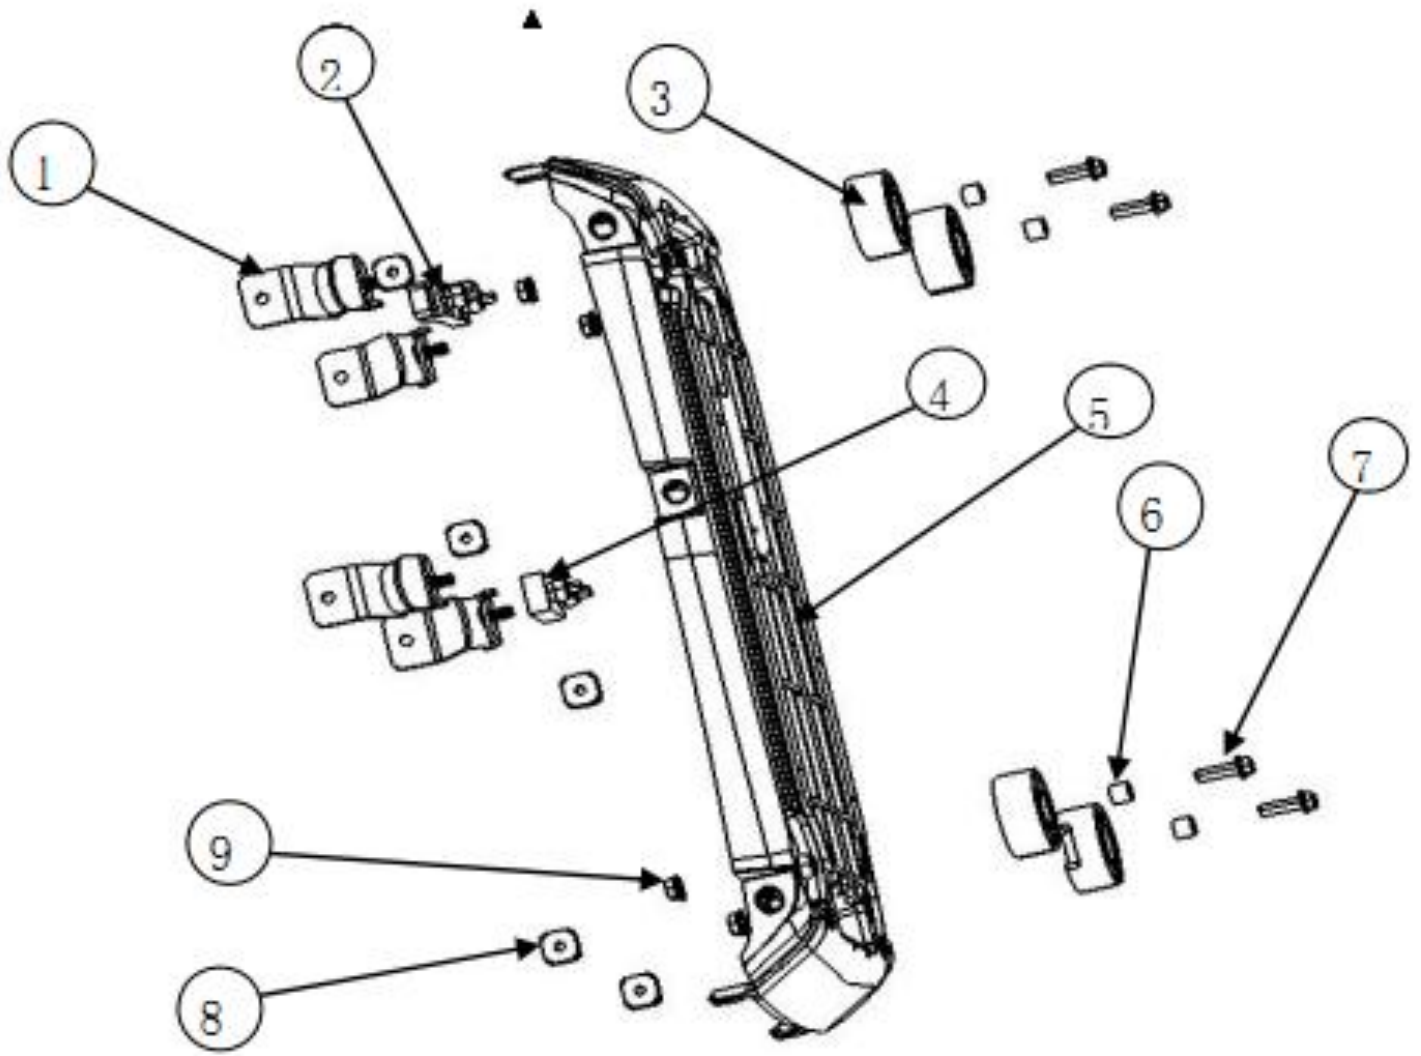

BOTTOM COVER ASSY

No.	DESCRIPTION OF PART	QUANTITY
1	anti-vibration mounting	4
2	alternator bottom washer	1
3	anti-vibration foot	4
4	engine body bottom washer	1
5	bottom cover	1
6	sleeve (Φ7*Φ10*8.5mm)	4
7	flange bolt (M6×16×P1.0)	4
8	square nut M6	6
9	flange nut M6	4