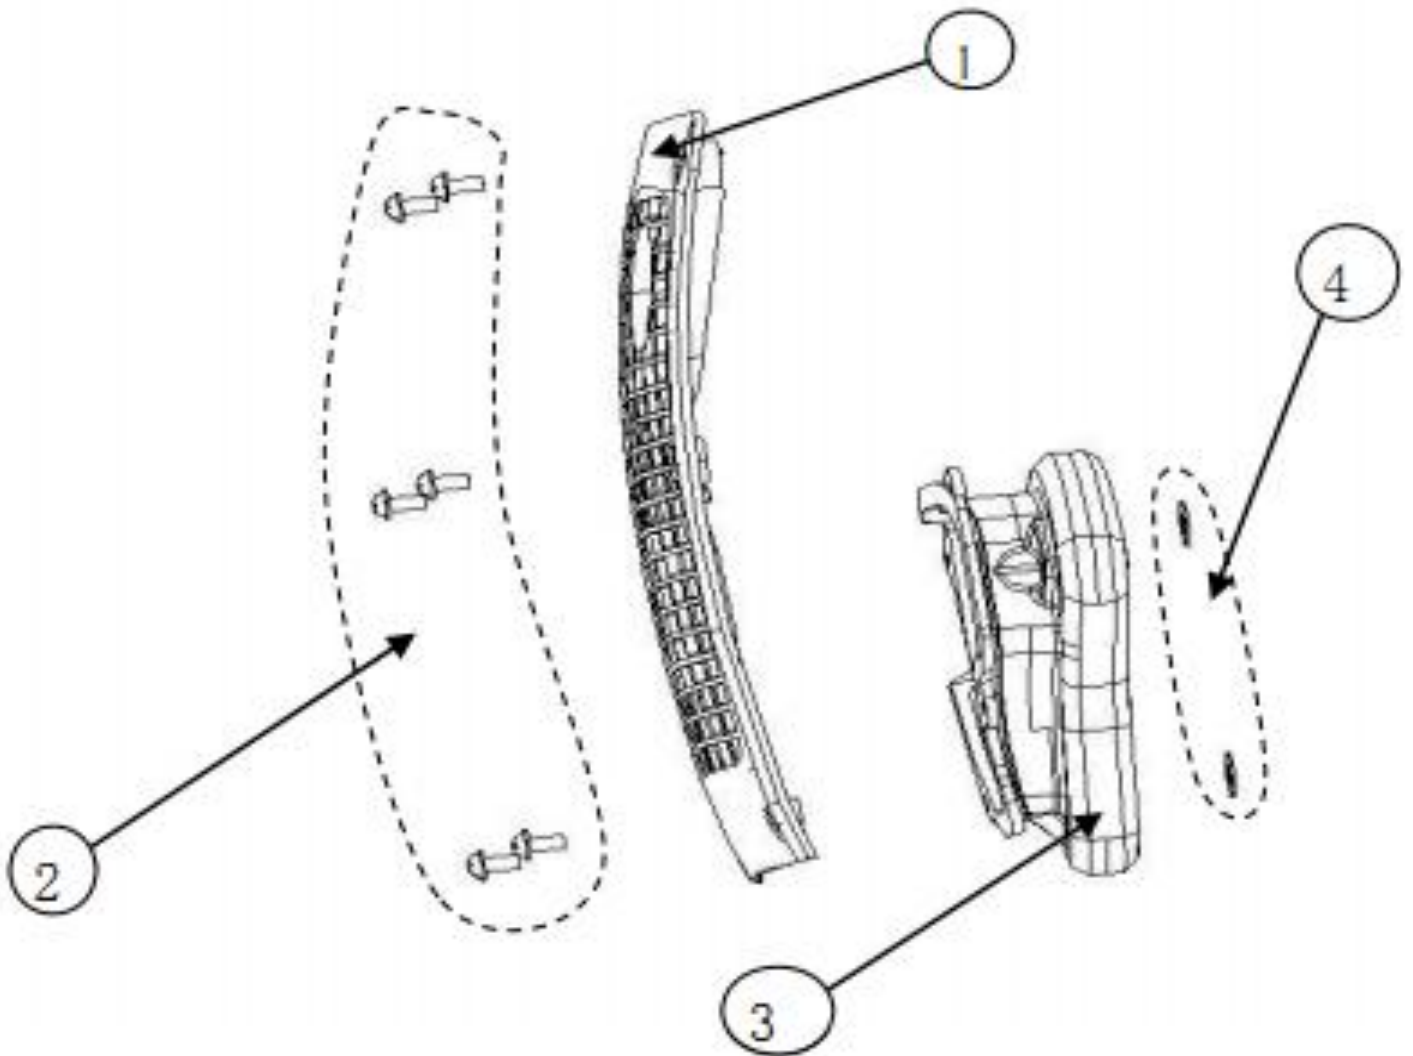

FRONT COVER ASSY

No.	DESCRIPTION OF PART	QUANTITY
1	flange bolt (GB/T 845 ST4.8X16)	5
2	front panel	1
3	screw (N6X12)	1
4	front cover	1
5	lock clip	4
6	cylinder head fix washer	1
7	start protector	1
8	handle baffle	1

REAR COVER ASSY

No.	DESCRIPTION OF PART	QUANTITY
1	rear cover	1
2	bolt	3
3	rear panel	1
4	fuel insulator	1
5	rubber sleeve of spark plug	1
6	Bolt M5x14	2
7	lock clip	4
8	round hole rubber washer	3
9	round hole rubber washer	1
10	vibe mount for cylinder head	1
11	bolt (N6X12)	1

INVERTER AIR INLET COVER ASSY

No.	DESCRIPTION OF PART	QUANTITY
1	inverter cover inlet cover	1
2	bolt (5×14×P1.25)	6
3	bolt (ST4×20)	6
4	fuel valve handle	1
5	control panel assy	1
6	bolt (M4×10×P1.25)	1
7	bolt (N6X12)	1

FUEL TANK ASSY

No.	DESCRIPTION OF PART	QUANTITY
1	fuel tank assy	1
2	flange bolt (M6×12×P1.0)	2
3	fuel valve	1
4	fuel cap	1
5	rubber sleeve	2

ENGINE ASSY

No.	DESCRIPTION OF PART	QUANTITY
1	engine	1
2	bolt (M6×16×P1.0)	2
3	cooling fan	1
4	alternator assy	1
5	flange bolt (M5×30×P1.0)	2
6	alternator cover	1
7	flange nut (M12×P1.25)	1
8	flange bolt (M6×30×P1.0)	5
9	self-screwing bolt (GB/T 845 ST4.8X16)	5