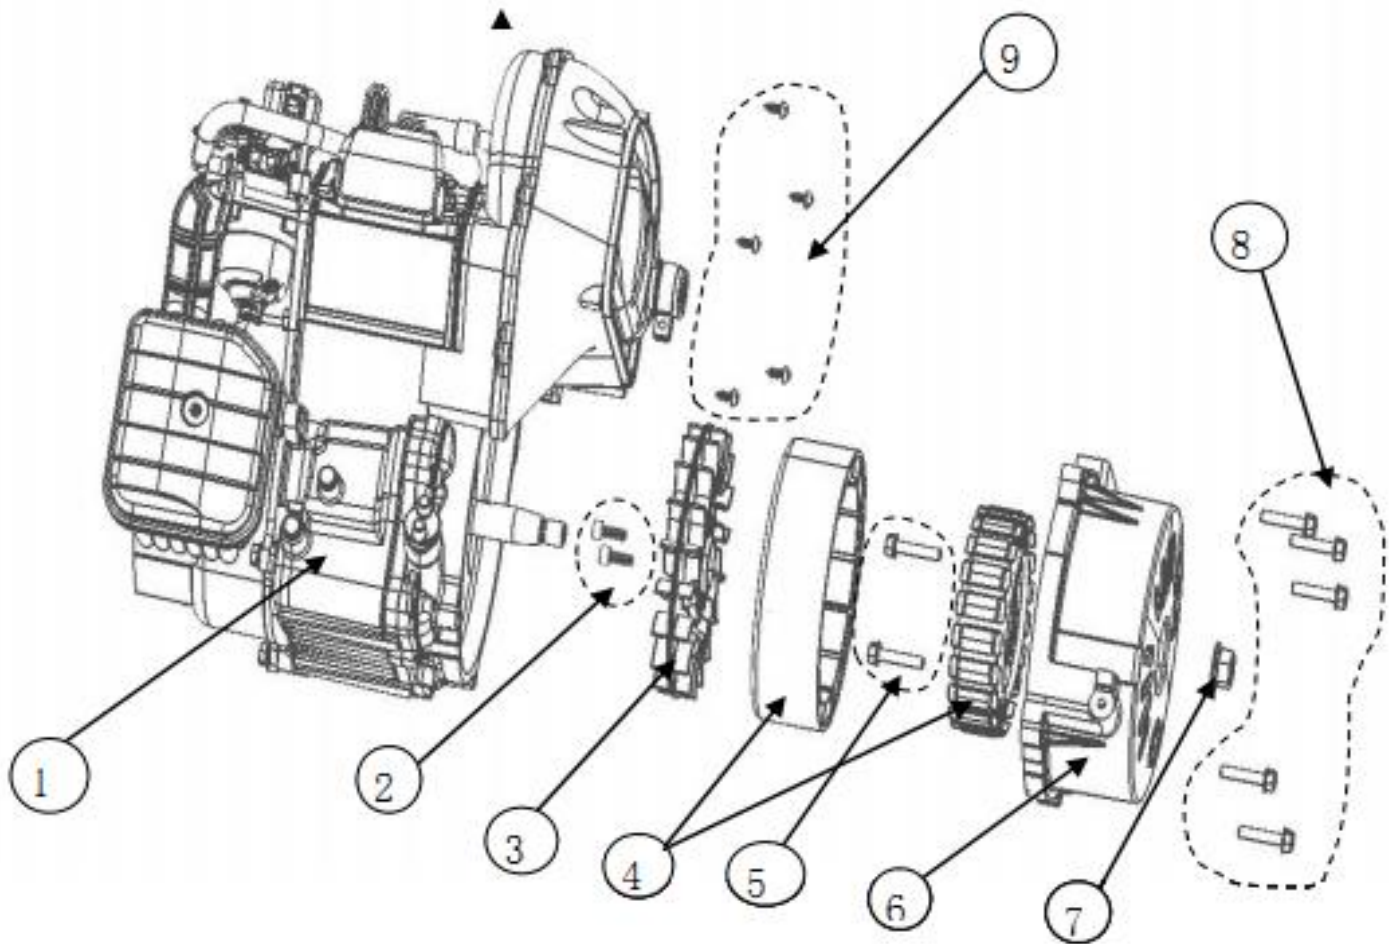

INVERTER AIR INLET COVER ASSY

No.	DESCRIPTION OF PART	QUANTITY
1	inverter cover inlet cover	1
2	bolt (5×14×P1.25)	6
3	bolt (ST4×20)	6
4	fuel valve handle	1
5	control panel assy	1
6	bolt (M4×10×P1.25)	1
7	bolt (N6X12)	1

MUFFLER EXHAUST COVER ASSY

No.	DESCRIPTION OF PART	QUANTITY
1	muffler exhause cover assy	1
2	bolt (5X14XP1.25)	6
3	alternator rubber sleeve	6
4	spring ring	5

BOTTOM COVER ASSY

No.	DESCRIPTION OF PART	QUANTITY
1	anti-vibration mounting	4
2	alternator bottom washer	1
3	anti-vibration foot	4
4	engine body bottom washer	1
5	bottom cover	1
6	sleeve (Φ7*Φ10*8.5mm)	4
7	flange bolt (M6×16×P1.0)	4
8	square nut M6	6
9	flange nut M6	4

FUEL TANK ASSY

No.	DESCRIPTION OF PART	QUANTITY
1	fuel tank assy	1
2	flange bolt (M6×12×P1.0)	2
3	fuel valve	1
4	fuel cap	1
5	rubber sleeve	2

ENGINE ASSY

No.	DESCRIPTION OF PART	QUANTITY
1	engine	1
2	bolt (M6×16×P1.0)	2
3	cooling fan	1
4	alternator assy	1
5	flange bolt (M5×30×P1.0)	2
6	alternator cover	1
7	flange nut (M12×P1.25)	1
8	flange bolt (M6×30×P1.0)	5
9	self-screwing bolt (GB/T 845 ST4.8X16)	5

INVERTER ASSY

No.	DESCRIPTION OF PART	QUANTITY
1	inverter assy	1
2	bracket	1
3	flange bolt (M6×12×P1.0)	4
4	round sleeve	1
5	round rubber sleeve	1