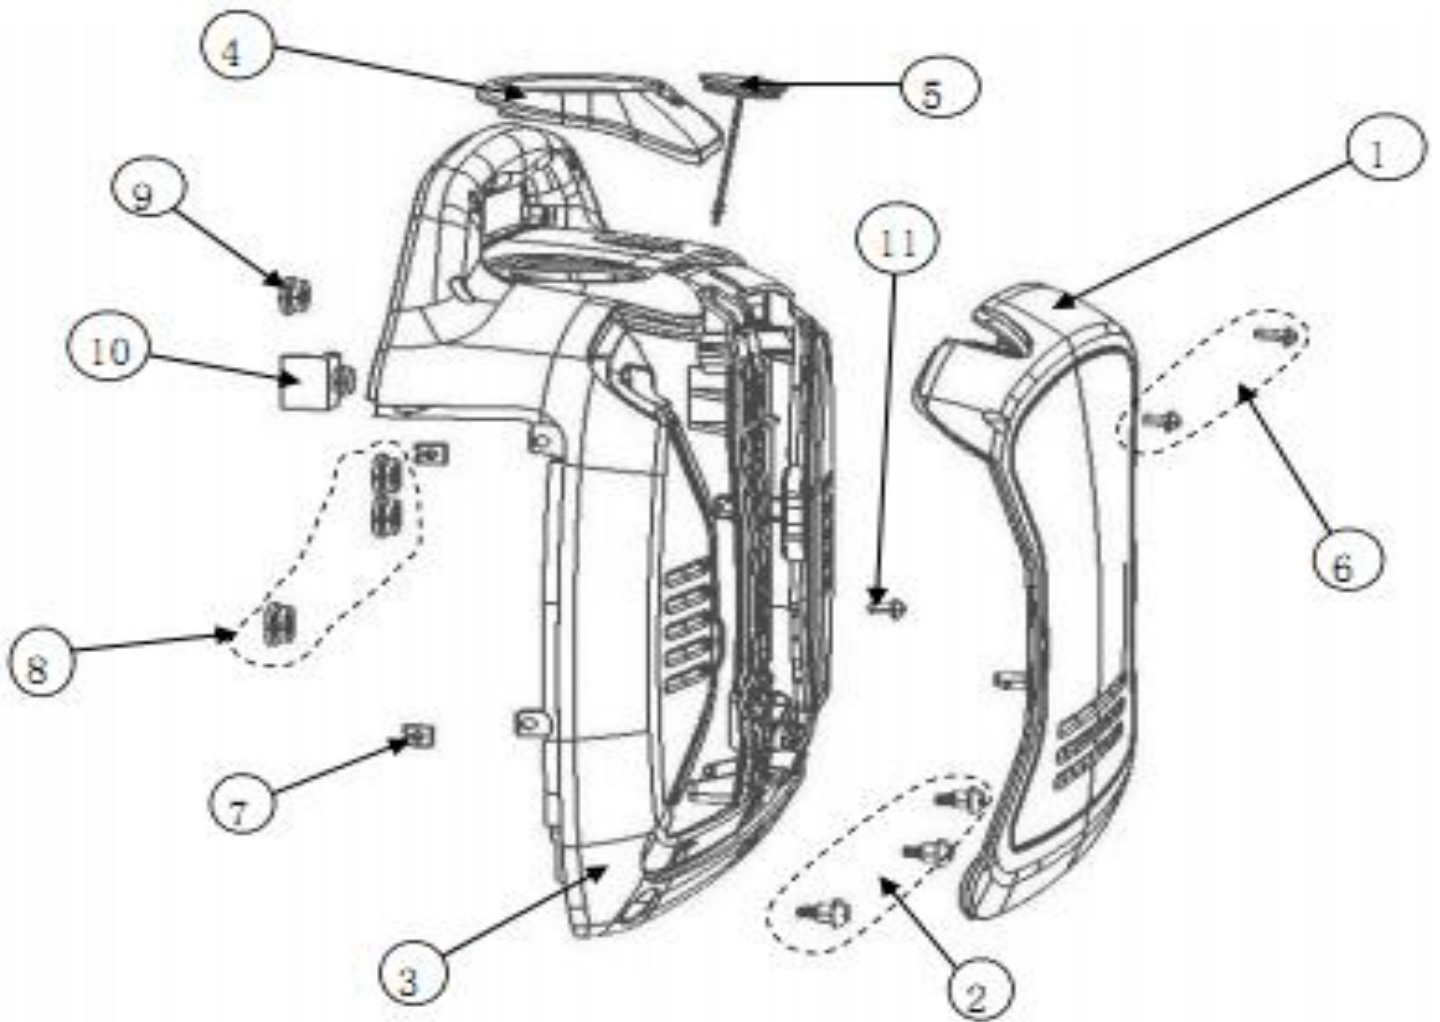

No.	DESCRIPTION OF PART	QUANTITY
1	rear cover assy	1
2	fuel tank assy	1
3	inverter assy	1
4	inverter air inlet cover assy	1
5	front cover assy	1
6	bottom cover assy	1
7	engine assy	1
8	muffler exhaust cover assy	1
9	bolt	4

FRONT COVER ASSY

No.	DESCRIPTION OF PART	QUANTITY
1	flange bolt (GB/T 845 ST4.8X16)	5
2	front panel	1
3	screw (N6X12)	1
4	front cover	1
5	lock clip	4
6	cylinder head fix washer	1
7	start protector	1
8	handle baffle	1

INVERTER AIR INLET COVER ASSY

No.	DESCRIPTION OF PART	QUANTITY
1	inverter cover inlet cover	1
2	bolt (5×14×P1.25)	6
3	bolt (ST4×20)	6
4	fuel valve handle	1
5	control panel assy	1
6	bolt (M4×10×P1.25)	1
7	bolt (N6X12)	1

FUEL TANK ASSY

No.	DESCRIPTION OF PART	QUANTITY
1	fuel tank assy	1
2	flange bolt (M6×12×P1.0)	2
3	fuel valve	1
4	fuel cap	1
5	rubber sleeve	2

ENGINE ASSY

No.	DESCRIPTION OF PART	QUANTITY
1	engine	1
2	bolt (M6×16×P1.0)	2
3	cooling fan	1
4	alternator assy	1
5	flange bolt (M5×30×P1.0)	2
6	alternator cover	1
7	flange nut (M12×P1.25)	1
8	flange bolt (M6×30×P1.0)	5
9	self-screwing bolt (GB/T 845 ST4.8X16)	5