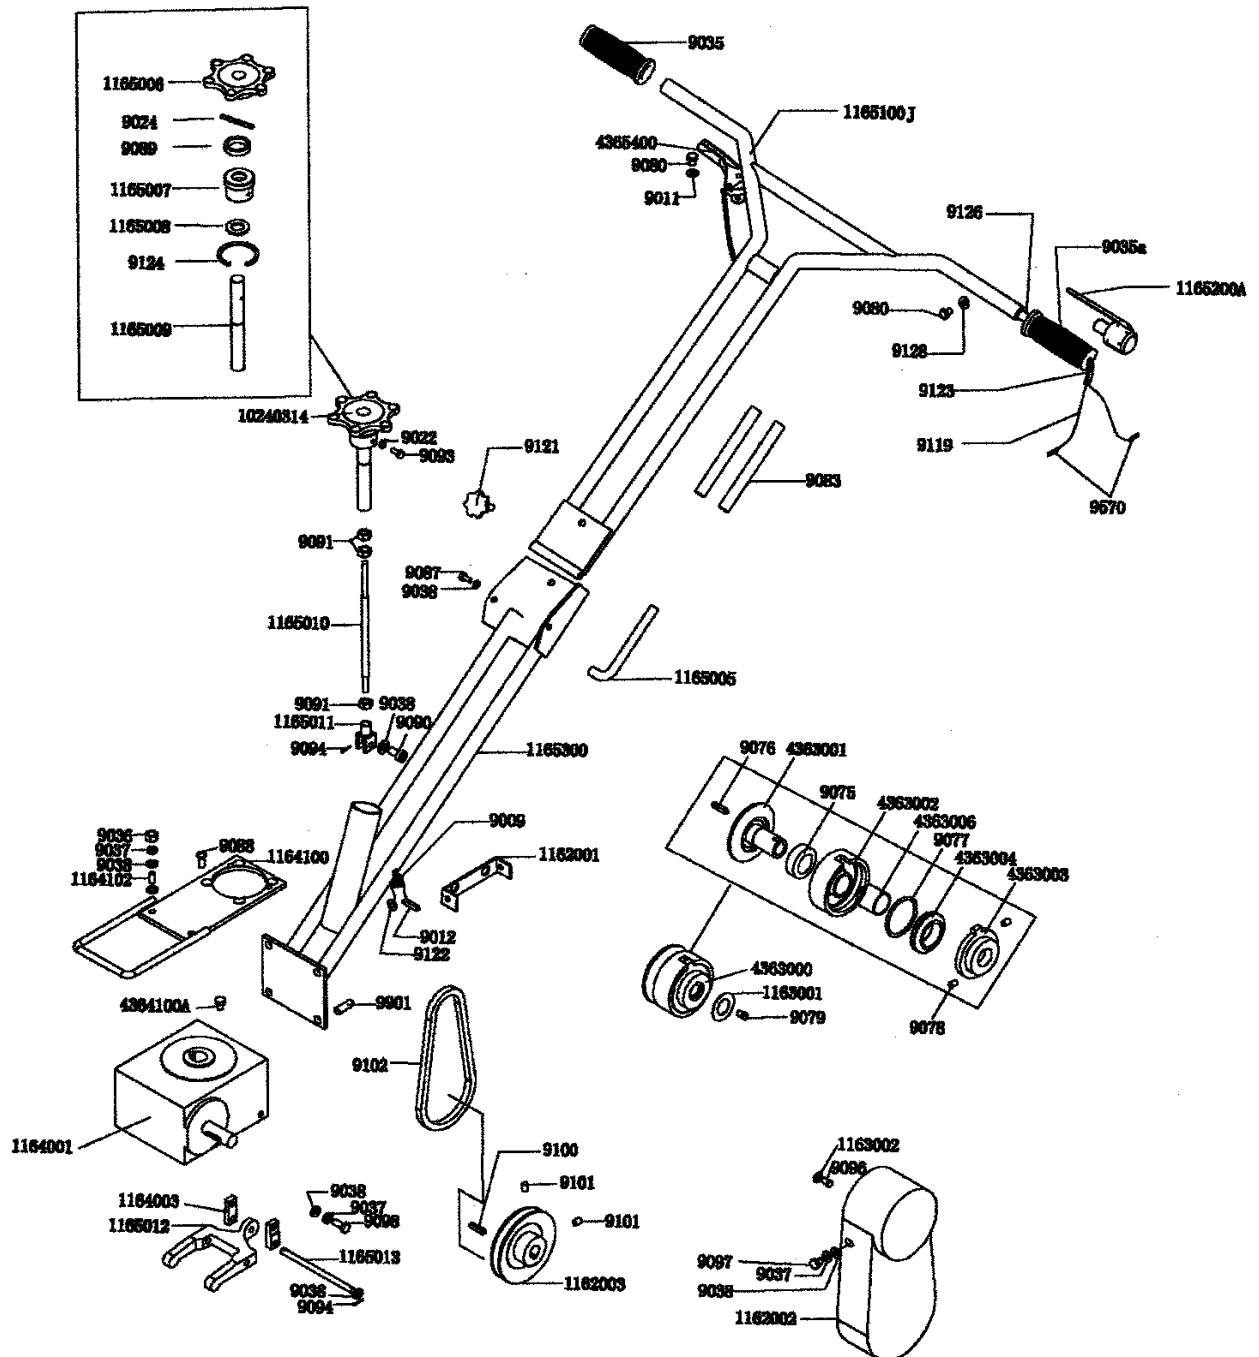

2 Wire Diagram

3 Parts

PART NO.	DESCRIPTION	QTY
4241000	HANDLE ASSY COMPLETE	1

UPPER HANDLE ASSY		
1165100J	UPPER HANDLE BARE	1
1165200A	STOP SWITCH ASSY. (HAND GRIP)	1
4365400	ENGINE THROTTLE CONTROL ASSY.	1
9035 (A)	PLASTIC HAND GRIP	2
9080	SCREW	2
9011	WASHER	1
9126	PLASTIC COVER	1
9128	SPRING WASHER	1
9123	PLASTIC COVER	1
9119	WIRE	1
9083	PLASTIC PIPE	2
9121	HANDLE LOCKING KNOB	1
9570	CONNECTOR	2

PART NO.	DESCRIPTION	QTY
9038	WASHER	1
9090	PIN	1
9094	PIN	1
10240314	STICKER	1

MOUNTING PLATE ASSY		
1164100	ENGINE MOUNTING PLATE	1
1164102	BOLT	4
1164005	WASHER	4
9036	NUT	4
9037	SPRING WASHER	4
9038	WASHER	4
9088	SCREW	4
CLUTCH ASSY		
4363000	CLUTCH ASSY	1
4363001	SPINDLE	1
4363002	DRUM	1
4363003	FACE PLATE	1
4363004	WEIGHT	1
9078	SCREW	2
9077	SPRING	1
9075	BEARING	1
9076	KEY	1
1163001	WASHER	1
1163002	WASHER	1
9096	SCREW	1

PART NO.	DESCRIPTION	QTY
9101	LOCK SCREW	2
1165012	YOKE ARM	1
1164003	CONNECTOR	2
1165013	PIN, YOKE ARM	1
9038	WASHER	4
9094	PIN	2
9037	SPRING WASHER	2
9098	BOLT	2
1166005	PRESSURE PLATE CAP	1
9120	WASHER	1
9105	SCREW	2
1166006	WASHER	1
9107	SPACER	1
9108	RETAINER	1
9106	BEARING	1
9110	BEARING	1
9111	BEARING	1
1167002	T-BELT 60 cm	1
1177002	T-BELT 75 cm	1
1167001J	ROTATING GUARD RING 60 cm	1
1177001	ROTATING GUARD RING 75 cm	1
1166007	PRESSURE PLATE	1
9104	BOLT	1
1166008	BUSHING	1
1164006	MAIN SHAFT	1
9109	KEY	1
9100	KEY	1
1166009	WASHER	1
9118	BOLT	1
1166000A	SPIDER ASSY COMPLETE 60 cm	1
1176000A	SPIDER ASSY COMPLETE 75 cm	1
1166001	SPIDER PLATE	1
1161002	LIFT LEVER	4
1166003	TROWEL ARM 60 cm	4
1176003	TROWEL ARM 75 cm	4
9112	NUT	4
9113	SCREW	4
9114	SCREW	4

PART NO.	DESCRIPTION	QTY
9115	BOLT	4
9116	SEAL	4
9118	BOLT	4
1166004	STABILISOR RING 60 cm	1
1176004	STABILISOR RING 75 cm	1

Parts belonging to BT75H