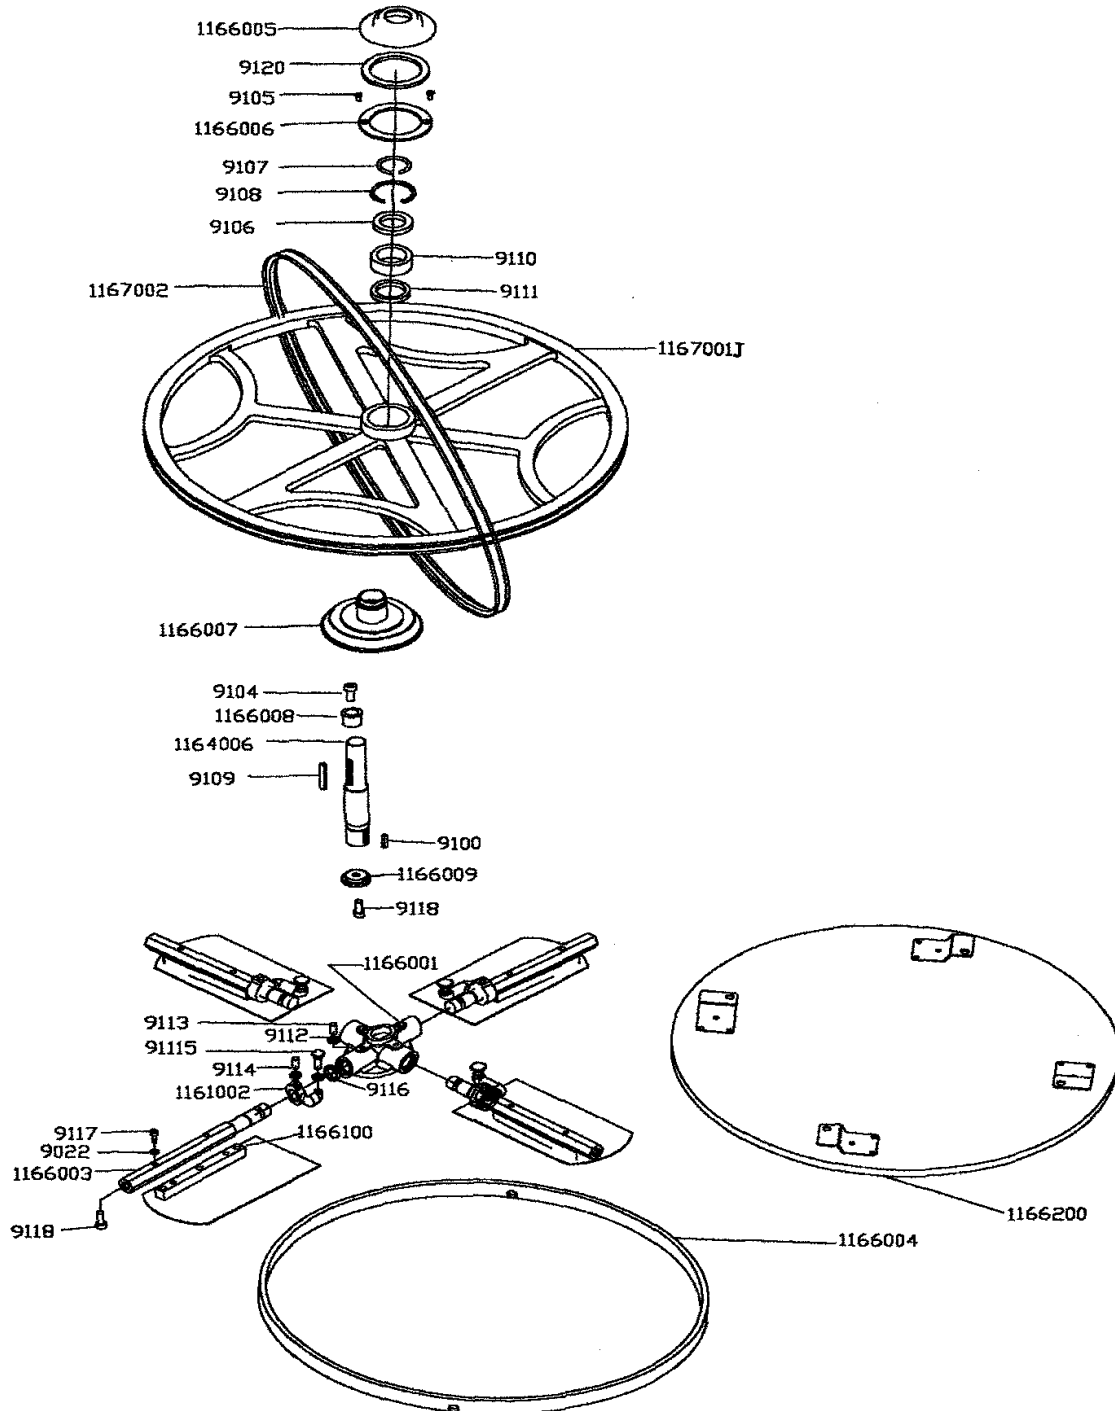

2 Wire Diagram

3 Parts

PART NO.	DESCRIPTION	QTY
4241000	HANDLE ASSY COMPLETE	1

UPPER HANDLE ASSY		
1165100J	UPPER HANDLE BARE	1
1165200A	STOP SWITCH ASSY. (HAND GRIP)	1
4365400	ENGINE THROTTLE CONTROL ASSY.	1
9035 (A)	PLASTIC HAND GRIP	2
9080	SCREW	2
9011	WASHER	1
9126	PLASTIC COVER	1
9128	SPRING WASHER	1
9123	PLASTIC COVER	1
9119	WIRE	1
9083	PLASTIC PIPE	2
9121	HANDLE LOCKING KNOB	1
9570	CONNECTOR	2

PART NO.	DESCRIPTION	QTY
9038	WASHER	1
9090	PIN	1
9094	PIN	1
10240314	STICKER	1

MOUNTING PLATE ASSY		
1164100	ENGINE MOUNTING PLATE	1
1164102	BOLT	4
1164005	WASHER	4
9036	NUT	4
9037	SPRING WASHER	4
9038	WASHER	4
9088	SCREW	4
CLUTCH ASSY		
4363000	CLUTCH ASSY	1
4363001	SPINDLE	1
4363002	DRUM	1
4363003	FACE PLATE	1
4363004	WEIGHT	1
9078	SCREW	2
9077	SPRING	1
9075	BEARING	1
9076	KEY	1
1163001	WASHER	1
1163002	WASHER	1
9096	SCREW	1

PART NO.	DESCRIPTION	QTY
9101	LOCK SCREW	2
1165012	YOKE ARM	1
1164003	CONNECTOR	2
1165013	PIN, YOKE ARM	1
9038	WASHER	4
9094	PIN	2
9037	SPRING WASHER	2
9098	BOLT	2
1166005	PRESSURE PLATE CAP	1
9120	WASHER	1
9105	SCREW	2
1166006	WASHER	1
9107	SPACER	1
9108	RETAINER	1
9106	BEARING	1
9110	BEARING	1
9111	BEARING	1
1167002	T-BELT 60 cm	1
1177002	T-BELT 75 cm	1
1167001J	ROTATING GUARD RING 60 cm	1
1177001	ROTATING GUARD RING 75 cm	1
1166007	PRESSURE PLATE	1
9104	BOLT	1
1166008	BUSHING	1
1164006	MAIN SHAFT	1
9109	KEY	1
9100	KEY	1
1166009	WASHER	1
9118	BOLT	1
1166000A	SPIDER ASSY COMPLETE 60 cm	1
1176000A	SPIDER ASSY COMPLETE 75 cm	1
1166001	SPIDER PLATE	1
1161002	LIFT LEVER	4
1166003	TROWEL ARM 60 cm	4
1176003	TROWEL ARM 75 cm	4
9112	NUT	4
9113	SCREW	4
9114	SCREW	4

PART NO.	DESCRIPTION	QTY
9115	BOLT	4
9116	SEAL	4
9118	BOLT	4
1166004	STABILISOR RING 60 cm	1
1176004	STABILISOR RING 75 cm	1

Parts belonging to BT75H