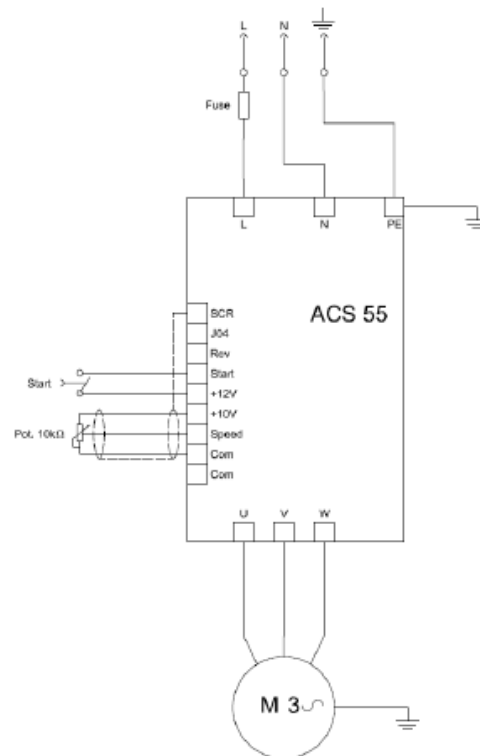

2 Wire Diagram

3 Parts

PART NO.	DESCRIPTION	QTY
4241000	HANDLE ASSY COMPLETE	1

UPPER HANDLE ASSY		
1165100J	UPPER HANDLE BARE	1
1165200A	STOP SWITCH ASSY. (HAND GRIP)	1
4365400	ENGINE THROTTLE CONTROL ASSY.	1
9035 (A)	PLASTIC HAND GRIP	2
9080	SCREW	2
9011	WASHER	1
9126	PLASTIC COVER	1
9128	SPRING WASHER	1
9123	PLASTIC COVER	1
9119	WIRE	1
9083	PLASTIC PIPE	2
9121	HANDLE LOCKING KNOB	1
9570	CONNECTOR	2

LOW HANDLE ASSY		
1165300	LOWER HANDLE BARE	1
1165005	HANDLE LOCKING LEVER	1
9087	SCREW	1
9038	WASHER	1
9009	WIRE	1
9012	CONNECTOR	1
9122	O-RING	1
9901	SCREW	4
1165006	PITCH CONTROL KNOB	1
1165007	BUSHING	1
1165008	WASHER	1
1165009	SLIDE BUSHING	1
1165010	THREADED SHAFT	1
1165011	THREADED ROD END	1
9024	PIN	1
9089	BEARING	1
9124	WASHER	1
9022	SPRING WASHER	1
9093	SCREW	1
9091	NUT	3

PART NO.	DESCRIPTION	QTY
9038	WASHER	1
9090	PIN	1
9094	PIN	1
10240314	STICKER	1

MOUNTING PLATE ASSY		
1164100	ENGINE MOUNTING PLATE	1
1164102	BOLT	4
1164005	WASHER	4
9036	NUT	4
9037	SPRING WASHER	4
9038	WASHER	4
9088	SCREW	4
CLUTCH ASSY		
4363000	CLUTCH ASSY	1
4363001	SPINDLE	1
4363002	DRUM	1
4363003	FACE PLATE	1
4363004	WEIGHT	1
9078	SCREW	2
9077	SPRING	1
9075	BEARING	1
9076	KEY	1
1163001	WASHER	1
1163002	WASHER	1
9096	SCREW	1

PART NO.	DESCRIPTION	QTY
9115	BOLT	4
9116	SEAL	4
9118	BOLT	4
1166004	STABILISOR RING 60 cm	1
1176004	STABILISOR RING 75 cm	1

Parts belonging to BT75H